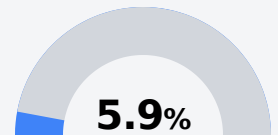

Graduation Rate	
State	85.0%
District	87.7%
School	N/A

Teacher Data

25.6

Teachers

Experienced Teachers

Provisional Teachers

In-Field Teachers