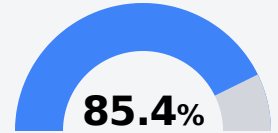

Teacher Data

25.6

Teachers

Experienced Teachers