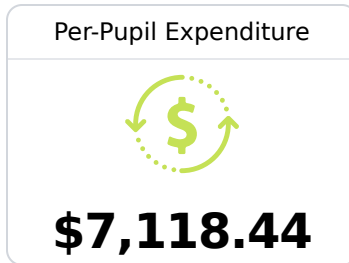

North Pontotoc Middle School

Pontotoc County School District

8324 Hwy 15 North
Ecru, MS 38841

Jim Matthews
jimmatthews@pcsd.ms

Due to the impact of COVID-19 on school closures in the 2019-20 school year and a waiver from the U.S. Department of Education, the Mississippi Department of Education (MDE) has no assessment and accountability data to report for the 2019-20 school year.

Graduation Rate	
State	85.0%
District	87.7%
School	N/A