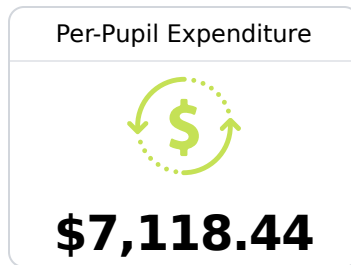

North Pontotoc Middle School

Pontotoc County School District

8324 Hwy 15 North
Ecru, MS 38841

Jim Matthews
jimmatthews@pcsd.ms

Due to the impact of COVID-19 on school closures in the 2019-20 school year and a waiver from the U.S. Department of Education, the Mississippi Department of Education (MDE) has no assessment and accountability data to report for the 2019-20 school year.

Graduation Rate	
State	85.0%
District	87.7%
School	N/A

Teacher Data

25.6

Teachers

85.4%

Experienced Teachers

5.9%

Provisional Teachers

96.8%

In-Field Teachers