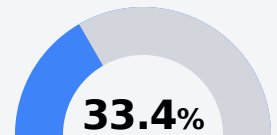

Provisional Teachers