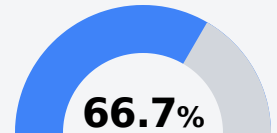

Teacher Data

43.9

Teachers

Experienced Teachers