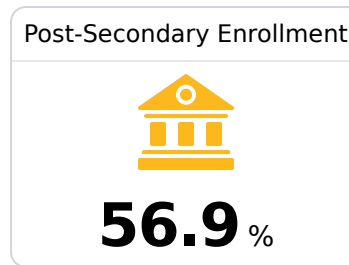

Mccomb High School

Mccomb School District

310 SEVENTH STREET
Mccomb, MS 39648

Rose Clark
clark@mccomb.k12.ms.us

Due to the impact of COVID-19 on school closures in the 2019-20 school year and a waiver from the U.S. Department of Education, the Mississippi Department of Education (MDE) has no assessment and accountability data to report for the 2019-20 school year.