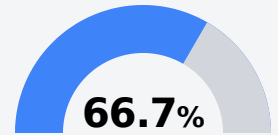

Teacher Data

43.9

Teachers

Experienced Teachers