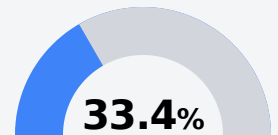

Provisional Teachers