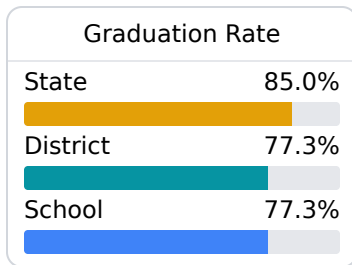

Mccomb High School

Mccomb School District

310 SEVENTH STREET
Mccomb, MS 39648

Rose Clark
clark@mccomb.k12.ms.us

Due to the impact of COVID-19 on school closures in the 2019-20 school year and a waiver from the U.S. Department of Education, the Mississippi Department of Education (MDE) has no assessment and accountability data to report for the 2019-20 school year.