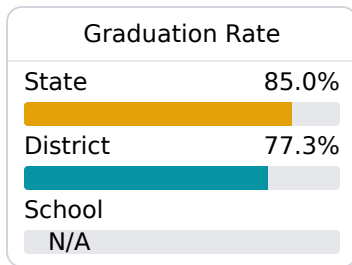

Denman Junior High School Mccomb School District

 1211 LOUISIANA AVENUE
Mccomb, MS 39648

 Gefredia Washington
washington@mccomb.k12.ms.us

Due to the impact of COVID-19 on school closures in the 2019-20 school year and a waiver from the U.S. Department of Education, the Mississippi Department of Education (MDE) has no assessment and accountability data to report for the 2019-20 school year.