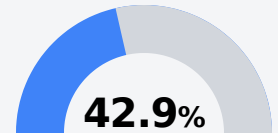

Teacher Data

29.9

Teachers

Experienced Teachers