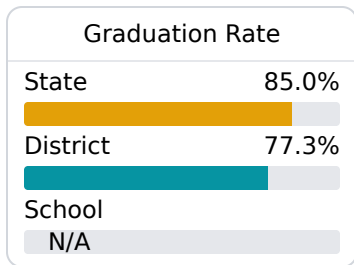

Otken Elementary School

Mccomb School District

401 MONTANA AVENUE
Mccomb, MS 39648

Cynthia Lamkin
lamkinc@mccomb.k12.ms.us

Due to the impact of COVID-19 on school closures in the 2019-20 school year and a waiver from the U.S. Department of Education, the Mississippi Department of Education (MDE) has no assessment and accountability data to report for the 2019-20 school year.