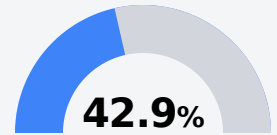

Teacher Data

29.9

Teachers

Experienced Teachers