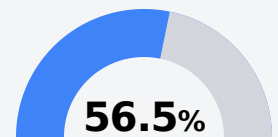

Provisional Teachers