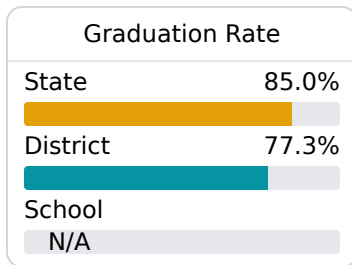

B Summit Elementary School

Mccomb School District

 1201 Baldwin Street
Summit, MS 39666

 Lakya Washington
washingtonl@mccomb.k12.ms.us

Due to the impact of COVID-19 on school closures in the 2019-20 school year and a waiver from the U.S. Department of Education, the Mississippi Department of Education (MDE) has no assessment and accountability data to report for the 2019-20 school year.