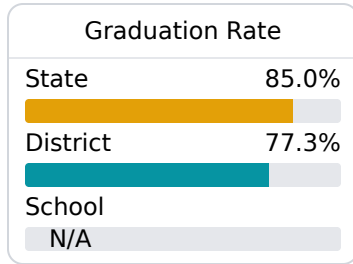

School Report Card 2019 - 2020

For more detailed information, please visit <https://msrc.mdek12.org>.

D Higgins Middle School Mccomb School District

1000 ELMWOOD STREET
Mccomb, MS 39648

Kelli Little
littlek@mccomb.k12.ms.us

Identified for **Additional Targeted Support and Improvement**

Due to the impact of COVID-19 on school closures in the 2019-20 school year and a waiver from the U.S. Department of Education, the Mississippi Department of Education (MDE) has no assessment and accountability data to report for the 2019-20 school year.

Teacher Data

26.0

Teachers

84.6%

Experienced Teachers

7.7%

Provisional Teachers

96.2%

In-Field Teachers