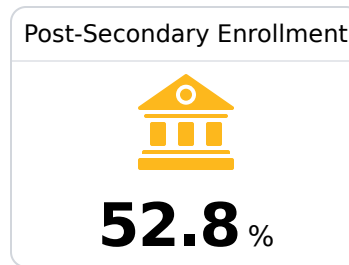

D South Pike Senior High School

South Pike School District

 205 West Myrtle Street
Magnolia, MS 39652

 Jasmine Jackson
jajackson@southpike.org

Due to the impact of COVID-19 on school closures in the 2019-20 school year and a waiver from the U.S. Department of Education, the Mississippi Department of Education (MDE) has no assessment and accountability data to report for the 2019-20 school year.