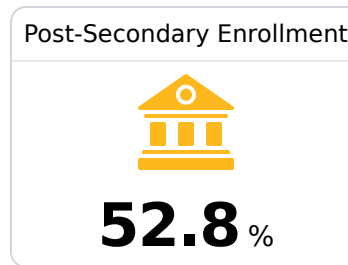

D South Pike Senior High School

South Pike School District

 205 West Myrtle Street
Magnolia, MS 39652

 Jasmine Jackson
jajackson@southpike.org

Due to the impact of COVID-19 on school closures in the 2019-20 school year and a waiver from the U.S. Department of Education, the Mississippi Department of Education (MDE) has no assessment and accountability data to report for the 2019-20 school year.