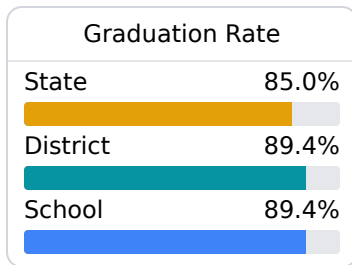

D South Pike Senior High School

South Pike School District

 205 West Myrtle Street
Magnolia, MS 39652

 Jasmine Jackson
jajackson@southpike.org

Due to the impact of COVID-19 on school closures in the 2019-20 school year and a waiver from the U.S. Department of Education, the Mississippi Department of Education (MDE) has no assessment and accountability data to report for the 2019-20 school year.