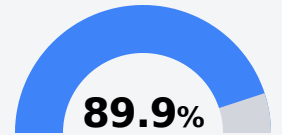

Teacher Data

14.7

Teachers

Experienced Teachers