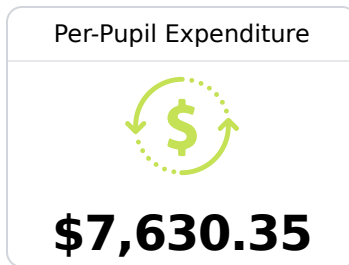

South Pike Jr High

South Pike School District

275 West Myrtle Street
Magnolia, MS 39652

Shakevia Barnes
sbarnes@southpike.org

Due to the impact of COVID-19 on school closures in the 2019-20 school year and a waiver from the U.S. Department of Education, the Mississippi Department of Education (MDE) has no assessment and accountability data to report for the 2019-20 school year.

Graduation Rate	
State	85.0%
District	89.4%
School	N/A