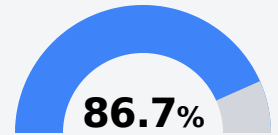

Teacher Data

17.1

Teachers

Experienced Teachers