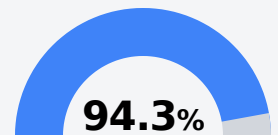

Graduation Rate	
State	85.0%
District	89.4%
School	N/A

Teacher Data

17.1

Teachers

Experienced Teachers

Provisional Teachers

In-Field Teachers