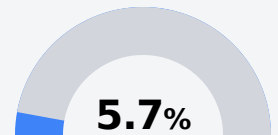

Graduation Rate	
State	85.0%
District	89.4%
School	N/A

Teacher Data

17.1

Teachers

Experienced Teachers

Provisional Teachers

In-Field Teachers