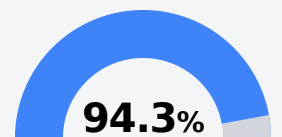

Graduation Rate	
State	85.0%
District	89.4%
School	N/A

Teacher Data

17.1

Teachers

Experienced Teachers

Provisional Teachers

In-Field Teachers