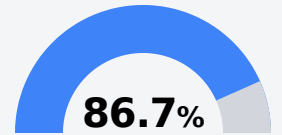

Teacher Data

17.1

Teachers

Experienced Teachers