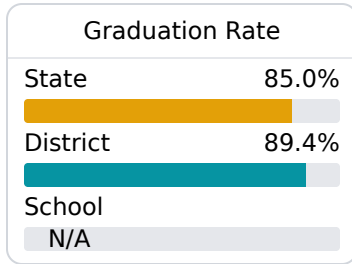

Eva Gordon Elementary School

South Pike School District

1175 North Clark Street
Magnolia, MS 39652

Kim Daniels
kdaniels@southpike.org

Identified for **Comprehensive Support and Improvement**

Due to the impact of COVID-19 on school closures in the 2019-20 school year and a waiver from the U.S. Department of Education, the Mississippi Department of Education (MDE) has no assessment and accountability data to report for the 2019-20 school year.