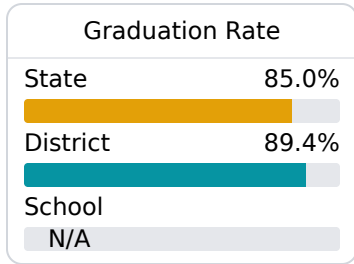

Eva Gordon Lower Elementary School

South Pike School District

1175 North Clark Street
Magnolia, MS 39652

Ms. Bridgett Taylor
btaylor@southpike.org

Identified for **Comprehensive Support and Improvement**

Due to the impact of COVID-19 on school closures in the 2019-20 school year and a waiver from the U.S. Department of Education, the Mississippi Department of Education (MDE) has no assessment and accountability data to report for the 2019-20 school year.