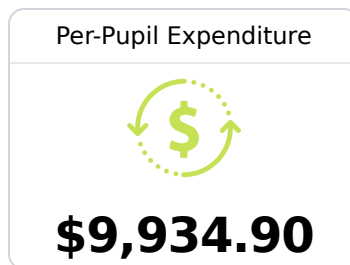

B North Pike Senior High School

North Pike School District

 1022 Jaguar Trail
Summit, MS 39666

 Cedric Collins
ccollins@npsd.k12.ms.us

Due to the impact of COVID-19 on school closures in the 2019-20 school year and a waiver from the U.S. Department of Education, the Mississippi Department of Education (MDE) has no assessment and accountability data to report for the 2019-20 school year.