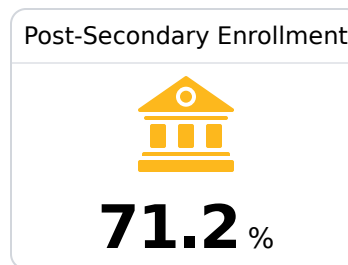

B North Pike Senior High School

North Pike School District

 1022 Jaguar Trail
Summit, MS 39666

 Cedric Collins
ccollins@npsd.k12.ms.us

Due to the impact of COVID-19 on school closures in the 2019-20 school year and a waiver from the U.S. Department of Education, the Mississippi Department of Education (MDE) has no assessment and accountability data to report for the 2019-20 school year.