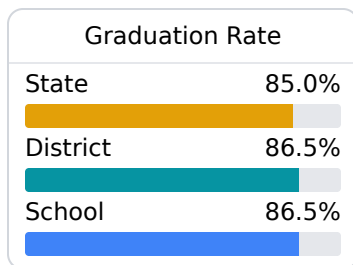

B North Pike Senior High School

North Pike School District

 1022 Jaguar Trail
Summit, MS 39666

 Cedric Collins
ccollins@npsd.k12.ms.us

Due to the impact of COVID-19 on school closures in the 2019-20 school year and a waiver from the U.S. Department of Education, the Mississippi Department of Education (MDE) has no assessment and accountability data to report for the 2019-20 school year.