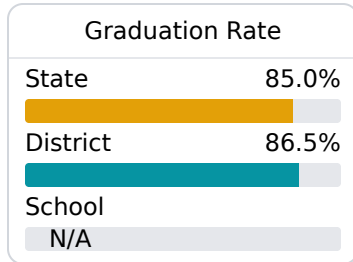

C North Pike Junior High School

North Pike School District

2034 Hwy. 44 NE
Summit, MS 39666

Angela Benefield
ABenefield@npsd.k12.ms.us

Identified for **Additional Targeted Support and Improvement**

Due to the impact of COVID-19 on school closures in the 2019-20 school year and a waiver from the U.S. Department of Education, the Mississippi Department of Education (MDE) has no assessment and accountability data to report for the 2019-20 school year.