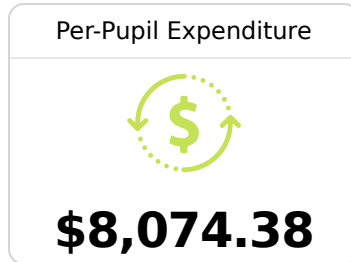

C North Pike Junior High School

North Pike School District

2034 Hwy. 44 NE
Summit, MS 39666

Angela Benefield
ABenefield@npsd.k12.ms.us

Identified for **Additional Targeted Support and Improvement**

Due to the impact of COVID-19 on school closures in the 2019-20 school year and a waiver from the U.S. Department of Education, the Mississippi Department of Education (MDE) has no assessment and accountability data to report for the 2019-20 school year.