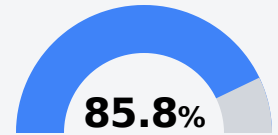

Teacher Data

21.0

Teachers

Experienced Teachers