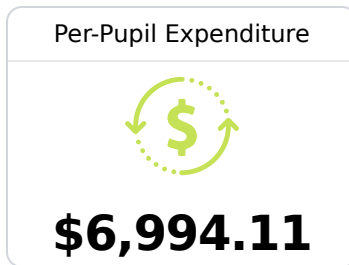

North Pike Upper Elementary School

North Pike School District

1035 North Pike Circle
Summit, MS 39666

April Huff
ahuff@npsd.k12.ms.us

Due to the impact of COVID-19 on school closures in the 2019-20 school year and a waiver from the U.S. Department of Education, the Mississippi Department of Education (MDE) has no assessment and accountability data to report for the 2019-20 school year.

Graduation Rate	
State	85.0%
District	86.5%
School	N/A