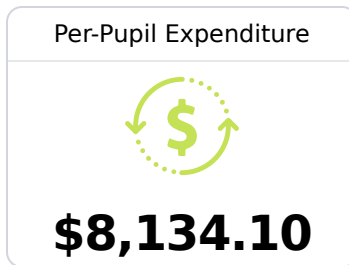

B North Pike Elementary School

North Pike School District

1052 Jaguar Trail
Summit, MS 39666

Michelle Smith
dmsmith@npsd.k12.ms.us

Due to the impact of COVID-19 on school closures in the 2019-20 school year and a waiver from the U.S. Department of Education, the Mississippi Department of Education (MDE) has no assessment and accountability data to report for the 2019-20 school year.

Graduation Rate	
State	85.0%
District	86.5%
School	N/A

Teacher Data

46.0

Teachers

89.1%

Experienced Teachers

0.0%

Provisional Teachers

100.0%

In-Field Teachers