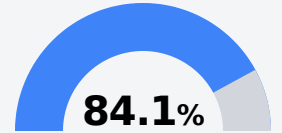

Teacher Data

24.7

Teachers

Experienced Teachers