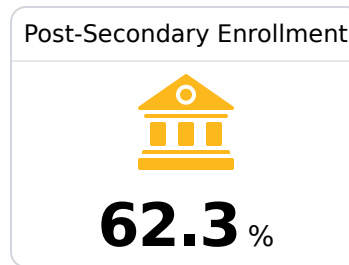

Richton High School

Richton School District

701 ELM AVENUE
Richton, MS 39476

Ben Bryan
benbryan@richton.k12.ms.us

Due to the impact of COVID-19 on school closures in the 2019-20 school year and a waiver from the U.S. Department of Education, the Mississippi Department of Education (MDE) has no assessment and accountability data to report for the 2019-20 school year.