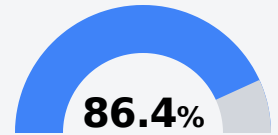

Teacher Data

36.7

Teachers

Experienced Teachers