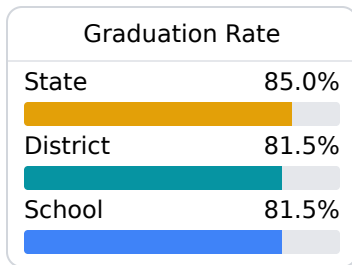

Richton High School

Richton School District

701 ELM AVENUE
Richton, MS 39476

Ben Bryan
benbryan@richton.k12.ms.us

Due to the impact of COVID-19 on school closures in the 2019-20 school year and a waiver from the U.S. Department of Education, the Mississippi Department of Education (MDE) has no assessment and accountability data to report for the 2019-20 school year.