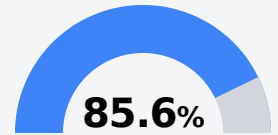

Teacher Data

17.5

Teachers

Experienced Teachers