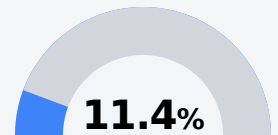

Graduation Rate	
State	85.0%
District	73.6%
School	N/A

Teacher Data

17.5

Teachers

Experienced Teachers

Provisional Teachers

In-Field Teachers