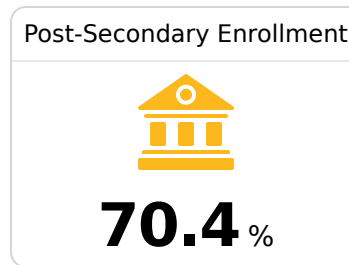

Perry Central High School

Perry County School District

9899 Hwy 98 East
New Augusta, MS 39462

Joshua Yeager
jyeager@pcsdms.us

Due to the impact of COVID-19 on school closures in the 2019-20 school year and a waiver from the U.S. Department of Education, the Mississippi Department of Education (MDE) has no assessment and accountability data to report for the 2019-20 school year.