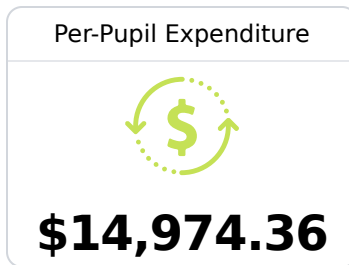

Perry Central High School

Perry County School District

9899 Hwy 98 East
New Augusta, MS 39462

Joshua Yeager
jyeager@pcsdms.us

Due to the impact of COVID-19 on school closures in the 2019-20 school year and a waiver from the U.S. Department of Education, the Mississippi Department of Education (MDE) has no assessment and accountability data to report for the 2019-20 school year.