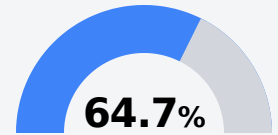

Teacher Data

24.8

Teachers

Experienced Teachers