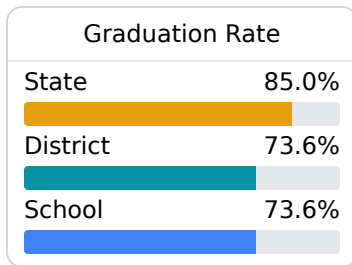

Perry Central High School

Perry County School District

9899 Hwy 98 East
New Augusta, MS 39462

Joshua Yeager
jyeager@pcsdms.us

Due to the impact of COVID-19 on school closures in the 2019-20 school year and a waiver from the U.S. Department of Education, the Mississippi Department of Education (MDE) has no assessment and accountability data to report for the 2019-20 school year.