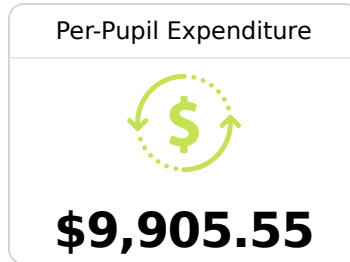

Perry Central Middle School

Perry County School District

 100 8th Ave. South
New Augusta, MS 39462

 Turpin Smith
tsmith2@pcsdms.us

Identified for **Additional Targeted Support and Improvement**

Due to the impact of COVID-19 on school closures in the 2019-20 school year and a waiver from the U.S. Department of Education, the Mississippi Department of Education (MDE) has no assessment and accountability data to report for the 2019-20 school year.