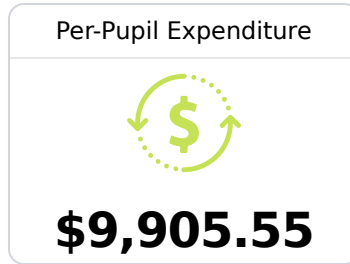

Perry Central Middle School

Perry County School District

 100 8th Ave. South
New Augusta, MS 39462

 Turpin Smith
tsmith2@pcsdms.us

Identified for **Additional Targeted Support and Improvement**

Due to the impact of COVID-19 on school closures in the 2019-20 school year and a waiver from the U.S. Department of Education, the Mississippi Department of Education (MDE) has no assessment and accountability data to report for the 2019-20 school year.