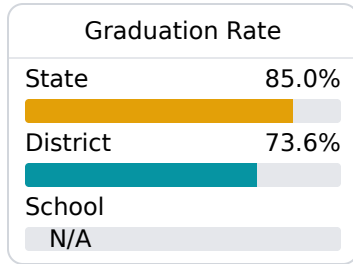

Perry Central Middle School

Perry County School District

 100 8th Ave. South
New Augusta, MS 39462

 Turpin Smith
tsmith2@pcsdms.us

Identified for **Additional Targeted Support and Improvement**

Due to the impact of COVID-19 on school closures in the 2019-20 school year and a waiver from the U.S. Department of Education, the Mississippi Department of Education (MDE) has no assessment and accountability data to report for the 2019-20 school year.