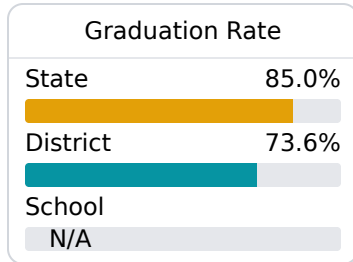

Perry Central Middle School

Perry County School District

 100 8th Ave. South
New Augusta, MS 39462

 Turpin Smith
tsmith2@pcsdms.us

Identified for **Additional Targeted Support and Improvement**

Due to the impact of COVID-19 on school closures in the 2019-20 school year and a waiver from the U.S. Department of Education, the Mississippi Department of Education (MDE) has no assessment and accountability data to report for the 2019-20 school year.