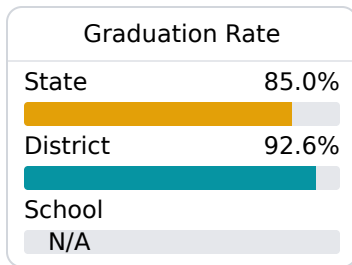

Poplarville Upper Elementary School

Poplarville Separate School District

1 TODD CIRCLE
Poplarville, MS 39470

Judson Necaie
judson.necaie@poplarvilleschools.org

Due to the impact of COVID-19 on school closures in the 2019-20 school year and a waiver from the U.S. Department of Education, the Mississippi Department of Education (MDE) has no assessment and accountability data to report for the 2019-20 school year.