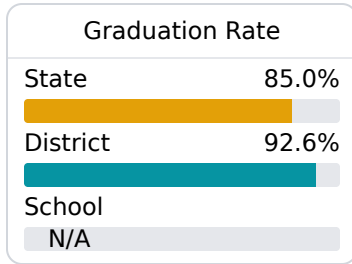

A Middle School of Poplarville

Poplarville Separate School District

6 Spirit Street
Poplarville, MS 39470

Heidi Dillon
hhoppen@poplarvilleschools.org

Identified for **Additional Targeted Support and Improvement**

Due to the impact of COVID-19 on school closures in the 2019-20 school year and a waiver from the U.S. Department of Education, the Mississippi Department of Education (MDE) has no assessment and accountability data to report for the 2019-20 school year.

Teacher Data

31.2

Teachers

71.6%

Experienced Teachers

0.0%

Provisional Teachers

100.0%

In-Field Teachers