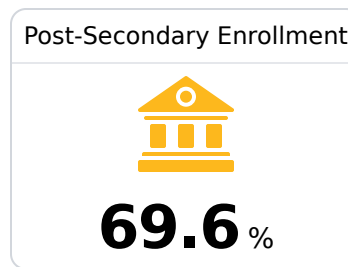

A Poplarville Jr Sr High School

Poplarville Separate School District

 #1 Hornet Drive
Poplarville, MS 39470

 Jonathan Ray
jray@poplarvilleschools.org

Due to the impact of COVID-19 on school closures in the 2019-20 school year and a waiver from the U.S. Department of Education, the Mississippi Department of Education (MDE) has no assessment and accountability data to report for the 2019-20 school year.