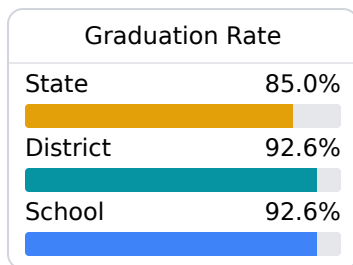

## **A** Poplarville Jr Sr High School

Poplarville Separate School District

 #1 Hornet Drive  
Poplarville, MS 39470

 Jonathan Ray  
[jray@poplarvilleschools.org](mailto:jray@poplarvilleschools.org)

Due to the impact of COVID-19 on school closures in the 2019-20 school year and a waiver from the U.S. Department of Education, the Mississippi Department of Education (MDE) has no assessment and accountability data to report for the 2019-20 school year.