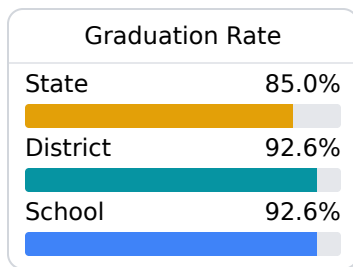

A Poplarville Jr Sr High School

Poplarville Separate School District

 #1 Hornet Drive
Poplarville, MS 39470

 Jonathan Ray
jray@poplarvilleschools.org

Due to the impact of COVID-19 on school closures in the 2019-20 school year and a waiver from the U.S. Department of Education, the Mississippi Department of Education (MDE) has no assessment and accountability data to report for the 2019-20 school year.