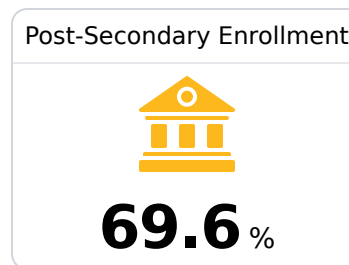

## **A** Poplarville Jr Sr High School

Poplarville Separate School District

 #1 Hornet Drive  
Poplarville, MS 39470

 Jonathan Ray  
[jray@poplarvilleschools.org](mailto:jray@poplarvilleschools.org)

Due to the impact of COVID-19 on school closures in the 2019-20 school year and a waiver from the U.S. Department of Education, the Mississippi Department of Education (MDE) has no assessment and accountability data to report for the 2019-20 school year.