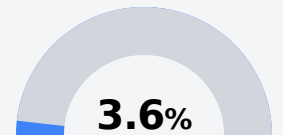

Graduation Rate	
State	85.0%
District	80.8%
School	N/A

Teacher Data

27.9

Teachers

Experienced Teachers

Provisional Teachers

In-Field Teachers