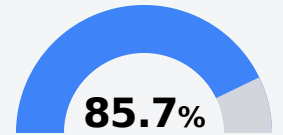

Teacher Data

27.9

Teachers

Experienced Teachers