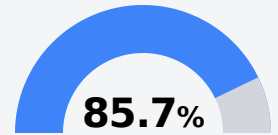

Teacher Data

27.9

Teachers

Experienced Teachers