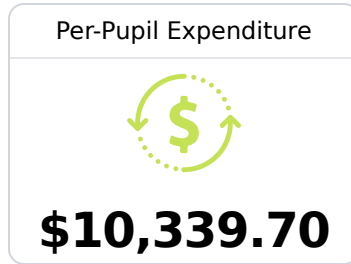

B Picayune Memorial High School

Picayune School District

800 Fifth Avenue
Picayune, MS 39466

Kristi Mitchell
kmitchell@pcu.k12.ms.us

Identified for **Additional Targeted Support and Improvement**

Due to the impact of COVID-19 on school closures in the 2019-20 school year and a waiver from the U.S. Department of Education, the Mississippi Department of Education (MDE) has no assessment and accountability data to report for the 2019-20 school year.