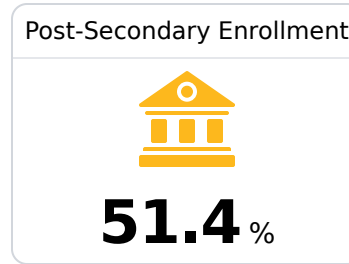

B Picayune Memorial High School

Picayune School District

800 Fifth Avenue
Picayune, MS 39466

Kristi Mitchell
kmitchell@pcu.k12.ms.us

Identified for **Additional Targeted Support and Improvement**

Due to the impact of COVID-19 on school closures in the 2019-20 school year and a waiver from the U.S. Department of Education, the Mississippi Department of Education (MDE) has no assessment and accountability data to report for the 2019-20 school year.