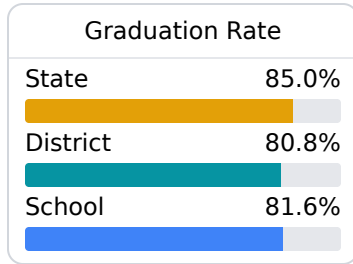

B Picayune Memorial High School

Picayune School District

800 Fifth Avenue
Picayune, MS 39466

Kristi Mitchell
kmitchell@pcu.k12.ms.us

Identified for **Additional Targeted Support and Improvement**

Due to the impact of COVID-19 on school closures in the 2019-20 school year and a waiver from the U.S. Department of Education, the Mississippi Department of Education (MDE) has no assessment and accountability data to report for the 2019-20 school year.