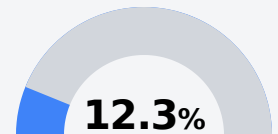

Provisional Teachers