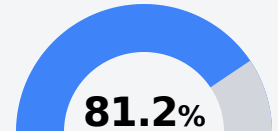

Teacher Data

50.3

Teachers

Experienced Teachers