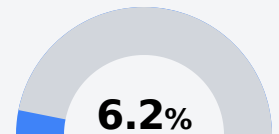

Provisional Teachers