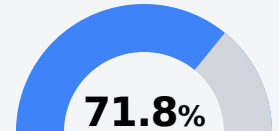

Teacher Data

31.0

Teachers

Experienced Teachers