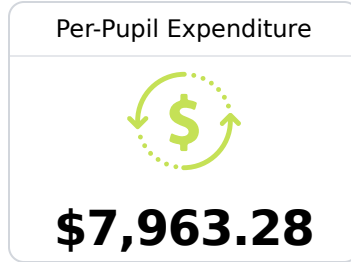

## B Picayune Junior High School

Picayune School District

 702 Goodyear Blvd.  
Picayune, MS 39466

 Gen Breeland  
Gbreeland@pcu.k12.ms.us

Identified for **Additional Targeted Support and Improvement**

Due to the impact of COVID-19 on school closures in the 2019-20 school year and a waiver from the U.S. Department of Education, the Mississippi Department of Education (MDE) has no assessment and accountability data to report for the 2019-20 school year.