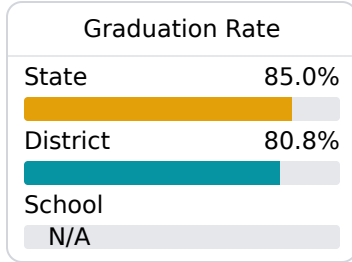

## B Picayune Junior High School

Picayune School District

 702 Goodyear Blvd.  
Picayune, MS 39466

 Gen Breeland  
Gbreeland@pcu.k12.ms.us

Identified for **Additional Targeted Support and Improvement**

Due to the impact of COVID-19 on school closures in the 2019-20 school year and a waiver from the U.S. Department of Education, the Mississippi Department of Education (MDE) has no assessment and accountability data to report for the 2019-20 school year.