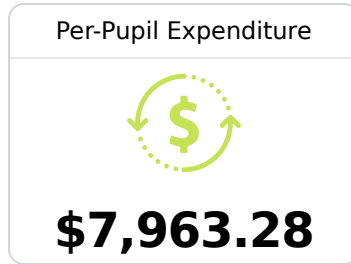

B Picayune Junior High School

Picayune School District

702 Goodyear Blvd.
Picayune, MS 39466

Gen Breeland
Gbreeland@pcu.k12.ms.us

Identified for **Additional Targeted Support and Improvement**

Due to the impact of COVID-19 on school closures in the 2019-20 school year and a waiver from the U.S. Department of Education, the Mississippi Department of Education (MDE) has no assessment and accountability data to report for the 2019-20 school year.