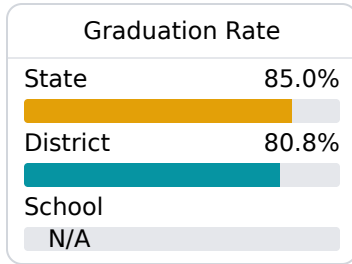

B Picayune Junior High School

Picayune School District

702 Goodyear Blvd.
Picayune, MS 39466

Gen Breeland
Gbreeland@pcu.k12.ms.us

Identified for **Additional Targeted Support and Improvement**

Due to the impact of COVID-19 on school closures in the 2019-20 school year and a waiver from the U.S. Department of Education, the Mississippi Department of Education (MDE) has no assessment and accountability data to report for the 2019-20 school year.