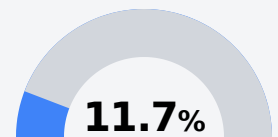

Provisional Teachers