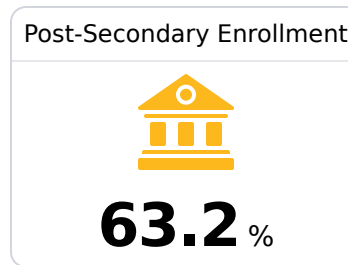

Pearl River Central High School

Pearl River County School District

7407 HIGHWAY 11
Carriere, MS 39426

Dr. Stacy Baudoin
sbaudoin@prc.k12.ms.us

Due to the impact of COVID-19 on school closures in the 2019-20 school year and a waiver from the U.S. Department of Education, the Mississippi Department of Education (MDE) has no assessment and accountability data to report for the 2019-20 school year.