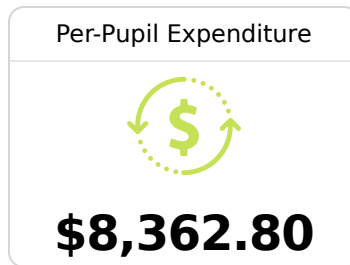

Pearl River Central High School

Pearl River County School District

7407 HIGHWAY 11
Carriere, MS 39426

Dr. Stacy Baudoin
sbaudoin@prc.k12.ms.us

Due to the impact of COVID-19 on school closures in the 2019-20 school year and a waiver from the U.S. Department of Education, the Mississippi Department of Education (MDE) has no assessment and accountability data to report for the 2019-20 school year.