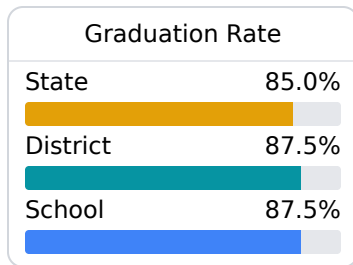

Pearl River Central High School

Pearl River County School District

7407 HIGHWAY 11
Carriere, MS 39426

Dr. Stacy Baudoin
sbaudoin@prc.k12.ms.us

Due to the impact of COVID-19 on school closures in the 2019-20 school year and a waiver from the U.S. Department of Education, the Mississippi Department of Education (MDE) has no assessment and accountability data to report for the 2019-20 school year.