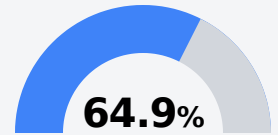

Teacher Data

65.1

Teachers

Experienced Teachers