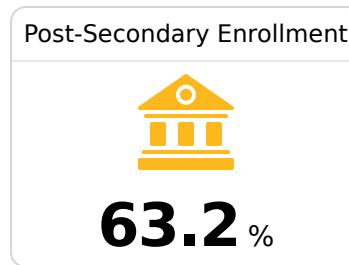

## Pearl River Central High School

Pearl River County School District

7407 HIGHWAY 11  
Carriere, MS 39426

Austin Alexander  
aalexander@prc.k12.ms.us

Due to the impact of COVID-19 on school closures in the 2019-20 school year and a waiver from the U.S. Department of Education, the Mississippi Department of Education (MDE) has no assessment and accountability data to report for the 2019-20 school year.