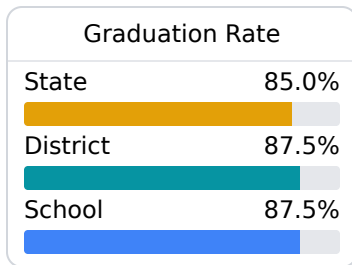

## Pearl River Central High School

Pearl River County School District

7407 HIGHWAY 11  
Carriere, MS 39426

Austin Alexander  
aalexander@prc.k12.ms.us

Due to the impact of COVID-19 on school closures in the 2019-20 school year and a waiver from the U.S. Department of Education, the Mississippi Department of Education (MDE) has no assessment and accountability data to report for the 2019-20 school year.