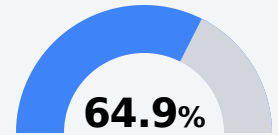

Teacher Data

65.1

Teachers

Experienced Teachers