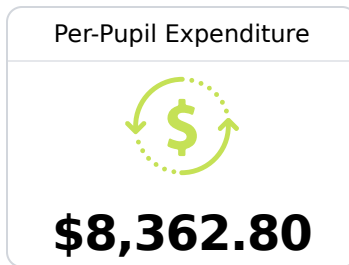

## Pearl River Central High School

Pearl River County School District

7407 HIGHWAY 11  
Carriere, MS 39426

Austin Alexander  
aalexander@prc.k12.ms.us

Due to the impact of COVID-19 on school closures in the 2019-20 school year and a waiver from the U.S. Department of Education, the Mississippi Department of Education (MDE) has no assessment and accountability data to report for the 2019-20 school year.