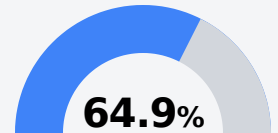

Teacher Data

65.1

Teachers

Experienced Teachers