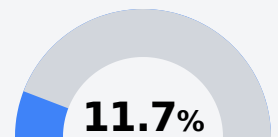

Provisional Teachers