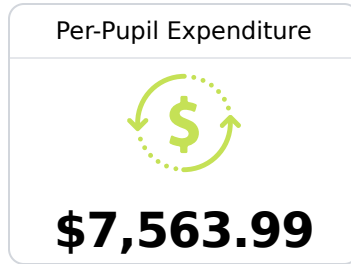

B Pearl River Central Junior High

Pearl River County School District

7391 HWY 11
Carriere, MS 39426

Vol White
vwhite@prc.k12.ms.us

Identified for **Additional Targeted Support and Improvement**

Due to the impact of COVID-19 on school closures in the 2019-20 school year and a waiver from the U.S. Department of Education, the Mississippi Department of Education (MDE) has no assessment and accountability data to report for the 2019-20 school year.