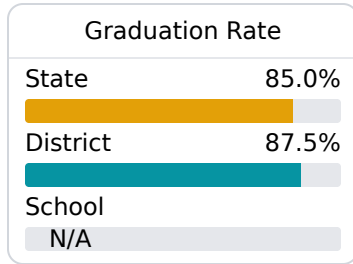

B Pearl River Central Junior High

Pearl River County School District

7391 HWY 11
Carriere, MS 39426

Vol White
vwhite@prc.k12.ms.us

Identified for **Additional Targeted Support and Improvement**

Due to the impact of COVID-19 on school closures in the 2019-20 school year and a waiver from the U.S. Department of Education, the Mississippi Department of Education (MDE) has no assessment and accountability data to report for the 2019-20 school year.