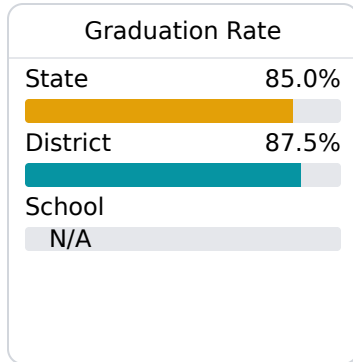

B Pearl River Central Junior High

Pearl River County School District

7391 HWY 11
Carriere, MS 39426

Austin Alexander
aalexander@prc.k12.ms.us

Identified for **Additional Targeted Support and Improvement**

Due to the impact of COVID-19 on school closures in the 2019-20 school year and a waiver from the U.S. Department of Education, the Mississippi Department of Education (MDE) has no assessment and accountability data to report for the 2019-20 school year.

Teacher Data

45.2

Teachers

73.8%

Experienced Teachers

4.4%

Provisional Teachers

94.9%

In-Field Teachers