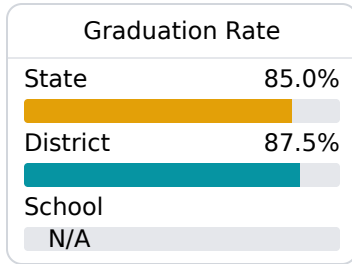

B Pearl River Central Junior High

Pearl River County School District

7391 HWY 11
Carriere, MS 39426

Vol White
vwhite@prc.k12.ms.us

Identified for **Additional Targeted Support and Improvement**

Due to the impact of COVID-19 on school closures in the 2019-20 school year and a waiver from the U.S. Department of Education, the Mississippi Department of Education (MDE) has no assessment and accountability data to report for the 2019-20 school year.