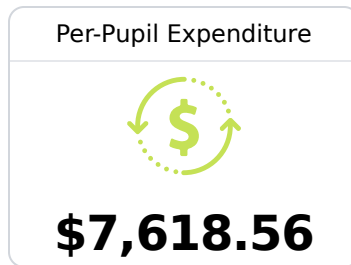

B Pearl River Central Elementary

Pearl River County School District

116 Alphabet Ave
Carriere, MS 39426

Crystal Penton
cdpenton@prc.k12.ms.us

Due to the impact of COVID-19 on school closures in the 2019-20 school year and a waiver from the U.S. Department of Education, the Mississippi Department of Education (MDE) has no assessment and accountability data to report for the 2019-20 school year.

Graduation Rate	
State	85.0%
District	87.5%
School	N/A

Teacher Data

83.9

Teachers

77.1%

Experienced Teachers

0.0%

Provisional Teachers

98.8%

In-Field Teachers