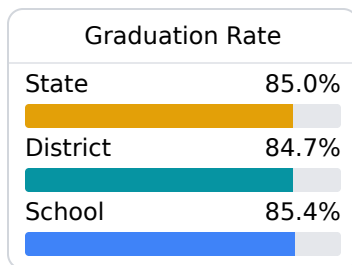

## **B** South Panola High School

South Panola School District

601 Tiger Drive  
Batesville, MS 38606

David Odom  
dodom@spanola.net

Due to the impact of COVID-19 on school closures in the 2019-20 school year and a waiver from the U.S. Department of Education, the Mississippi Department of Education (MDE) has no assessment and accountability data to report for the 2019-20 school year.