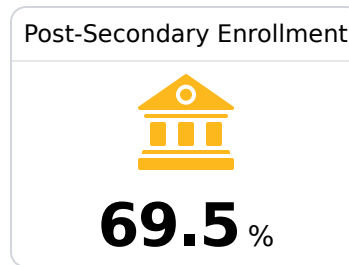

B South Panola High School

South Panola School District

601 Tiger Drive
Batesville, MS 38606

David Odom
dodom@spanola.net

Due to the impact of COVID-19 on school closures in the 2019-20 school year and a waiver from the U.S. Department of Education, the Mississippi Department of Education (MDE) has no assessment and accountability data to report for the 2019-20 school year.