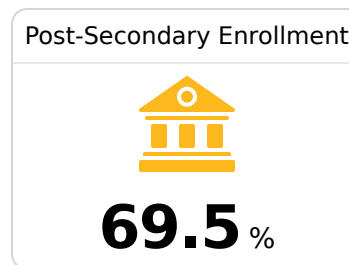

## **B** South Panola High School

South Panola School District

601 Tiger Drive  
Batesville, MS 38606

David Odom  
dodom@spanola.net

Due to the impact of COVID-19 on school closures in the 2019-20 school year and a waiver from the U.S. Department of Education, the Mississippi Department of Education (MDE) has no assessment and accountability data to report for the 2019-20 school year.