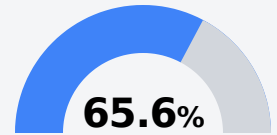

Teacher Data

83.2

Teachers

Experienced Teachers