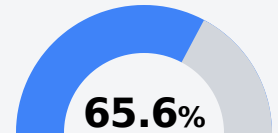

Teacher Data

83.2

Teachers

Experienced Teachers