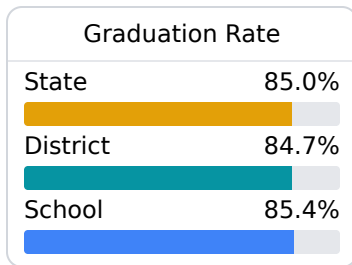

B South Panola High School

South Panola School District

601 Tiger Drive
Batesville, MS 38606

David Odom
dodom@spanola.net

Due to the impact of COVID-19 on school closures in the 2019-20 school year and a waiver from the U.S. Department of Education, the Mississippi Department of Education (MDE) has no assessment and accountability data to report for the 2019-20 school year.