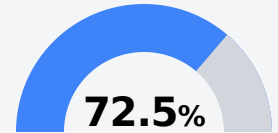

Teacher Data

53.6

Teachers

Experienced Teachers