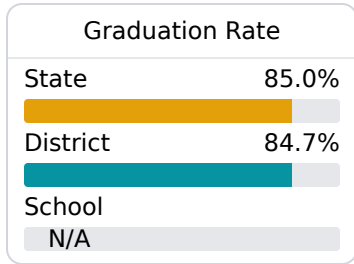

B Batesville Junior High School

South Panola School District

507 Tiger Drive
Batesville, MS 38606

Chad Lindamood
clindamood@spanola.net

Identified for **Additional Targeted Support and Improvement**

Due to the impact of COVID-19 on school closures in the 2019-20 school year and a waiver from the U.S. Department of Education, the Mississippi Department of Education (MDE) has no assessment and accountability data to report for the 2019-20 school year.