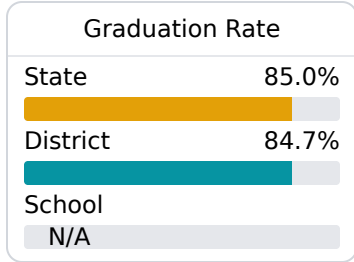

B Batesville Junior High School

South Panola School District

507 Tiger Drive
Batesville, MS 38606

Chad Lindamood
clindamood@spanola.net

Identified for **Additional Targeted Support and Improvement**

Due to the impact of COVID-19 on school closures in the 2019-20 school year and a waiver from the U.S. Department of Education, the Mississippi Department of Education (MDE) has no assessment and accountability data to report for the 2019-20 school year.