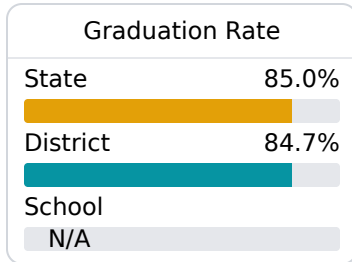

B Batesville Junior High School

South Panola School District

507 Tiger Drive
Batesville, MS 38606

Chad Lindamood
clindamood@spanola.net

Identified for **Additional Targeted Support and Improvement**

Due to the impact of COVID-19 on school closures in the 2019-20 school year and a waiver from the U.S. Department of Education, the Mississippi Department of Education (MDE) has no assessment and accountability data to report for the 2019-20 school year.