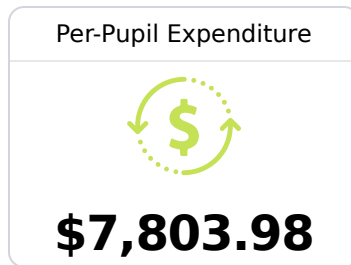

B Batesville Middle School

South Panola School District

509 Tiger Drive
Batesville, MS 38606

Dr. Ashley Fonte
afonte@spanola.net

Due to the impact of COVID-19 on school closures in the 2019-20 school year and a waiver from the U.S. Department of Education, the Mississippi Department of Education (MDE) has no assessment and accountability data to report for the 2019-20 school year.

Graduation Rate	
State	85.0%
District	84.7%
School	N/A

Teacher Data

35.0

Teachers

75.1%

Experienced Teachers

0.0%

Provisional Teachers

96.9%

In-Field Teachers