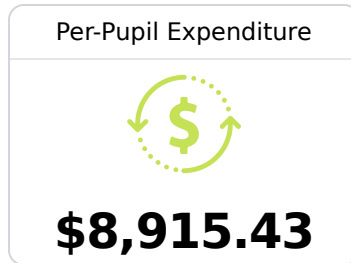

Batesville Intermediate School

South Panola School District

200 College St.
Batesville, MS 38606

Valencia Rhodes
vrhodes@spanola.net

Due to the impact of COVID-19 on school closures in the 2019-20 school year and a waiver from the U.S. Department of Education, the Mississippi Department of Education (MDE) has no assessment and accountability data to report for the 2019-20 school year.

Graduation Rate	
State	85.0%
District	84.7%
School	N/A