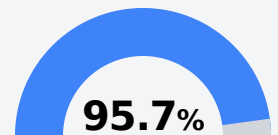

Graduation Rate	
State	85.0%
District	84.7%
School	N/A

Teacher Data

35.6

Teachers

Experienced Teachers

Provisional Teachers

In-Field Teachers