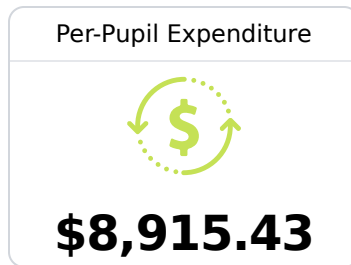

Batesville Intermediate School

South Panola School District

200 College St.
Batesville, MS 38606

Valencia Rhodes
vrhodes@spanola.net

Due to the impact of COVID-19 on school closures in the 2019-20 school year and a waiver from the U.S. Department of Education, the Mississippi Department of Education (MDE) has no assessment and accountability data to report for the 2019-20 school year.

Graduation Rate	
State	85.0%
District	84.7%
School	N/A

Teacher Data

35.6

Teachers

74.7%

Experienced Teachers

0.0%

Provisional Teachers

95.7%

In-Field Teachers