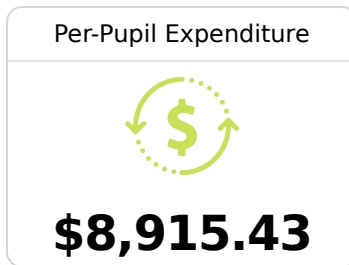

Batesville Intermediate School

South Panola School District

200 College St.
Batesville, MS 38606

Valencia Rhodes
vrhodes@spanola.net

Due to the impact of COVID-19 on school closures in the 2019-20 school year and a waiver from the U.S. Department of Education, the Mississippi Department of Education (MDE) has no assessment and accountability data to report for the 2019-20 school year.

Graduation Rate	
State	85.0%
District	84.7%
School	N/A

Teacher Data

35.6

Teachers

74.7%

Experienced Teachers

0.0%

Provisional Teachers

95.7%

In-Field Teachers