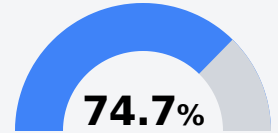

Teacher Data

35.6

Teachers

Experienced Teachers