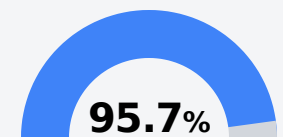

Graduation Rate	
State	85.0%
District	84.7%
School	N/A

Teacher Data

35.6

Teachers

Experienced Teachers

Provisional Teachers

In-Field Teachers