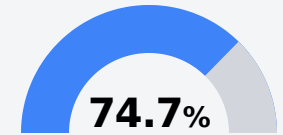

Teacher Data

35.6

Teachers

Experienced Teachers