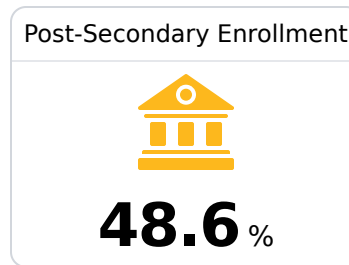

## North Panola High School

North Panola School District

500 HWY 51 North  
Sardis, MS 38666

Andre Jones  
[ajones@northpanolaschools.org](mailto:ajones@northpanolaschools.org)

Due to the impact of COVID-19 on school closures in the 2019-20 school year and a waiver from the U.S. Department of Education, the Mississippi Department of Education (MDE) has no assessment and accountability data to report for the 2019-20 school year.