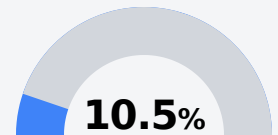

Provisional Teachers