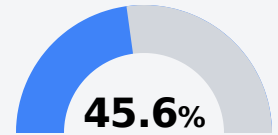

Teacher Data

26.3

Teachers

Experienced Teachers