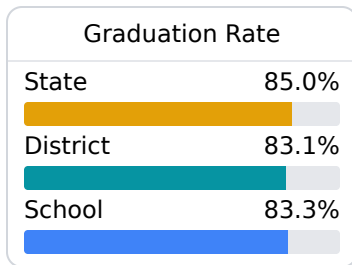

## North Panola High School

North Panola School District

500 HWY 51 North  
Sardis, MS 38666

Andre Jones  
[ajones@northpanolaschools.org](mailto:ajones@northpanolaschools.org)

Due to the impact of COVID-19 on school closures in the 2019-20 school year and a waiver from the U.S. Department of Education, the Mississippi Department of Education (MDE) has no assessment and accountability data to report for the 2019-20 school year.