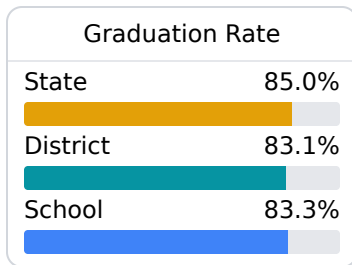

North Panola High School

North Panola School District

500 HWY 51 North
Sardis, MS 38666

Andre Jones
ajones@northpanolaschools.org

Due to the impact of COVID-19 on school closures in the 2019-20 school year and a waiver from the U.S. Department of Education, the Mississippi Department of Education (MDE) has no assessment and accountability data to report for the 2019-20 school year.