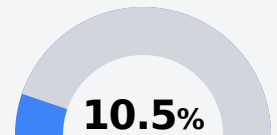

Provisional Teachers