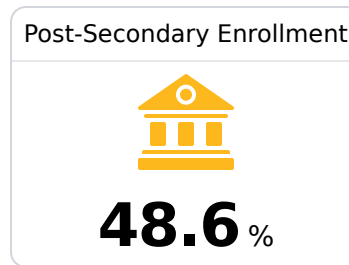

North Panola High School

North Panola School District

500 HWY 51 North
Sardis, MS 38666

Andre Jones
ajones@northpanolaschools.org

Due to the impact of COVID-19 on school closures in the 2019-20 school year and a waiver from the U.S. Department of Education, the Mississippi Department of Education (MDE) has no assessment and accountability data to report for the 2019-20 school year.