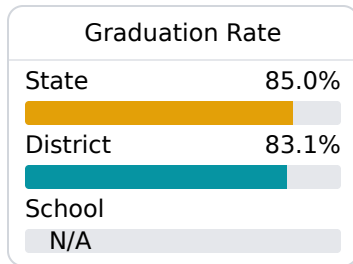

Green Hill Intermediate

North Panola School District

599 WEST PEARL STREET
Sardis, MS 38666

Tomekia Thomas
tthomas1@northpanolaschools.org

Identified for **Targeted Support and Improvement**

Due to the impact of COVID-19 on school closures in the 2019-20 school year and a waiver from the U.S. Department of Education, the Mississippi Department of Education (MDE) has no assessment and accountability data to report for the 2019-20 school year.