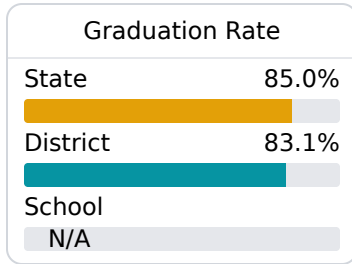

## Green Hill Intermediate

North Panola School District

599 WEST PEARL STREET  
Sardis, MS 38666

Tomekia Thomas  
tthomas1@northpanolaschools.org

Identified for **Targeted Support and Improvement**

Due to the impact of COVID-19 on school closures in the 2019-20 school year and a waiver from the U.S. Department of Education, the Mississippi Department of Education (MDE) has no assessment and accountability data to report for the 2019-20 school year.