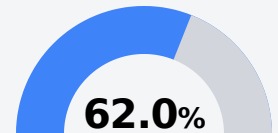

Teacher Data

25.0

Teachers

Experienced Teachers