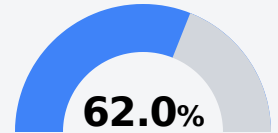

Teacher Data

25.0

Teachers

Experienced Teachers