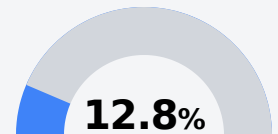

Provisional Teachers