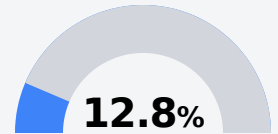

Provisional Teachers