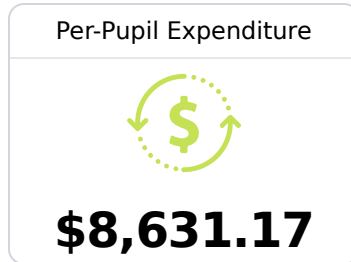

C North Panola Middle School

North Panola School District

526 Compress Road
Como, MS 38619

Ashley Shannon
ashannon@northpanolaschools.org

Identified for **Additional Targeted Support and Improvement**

Due to the impact of COVID-19 on school closures in the 2019-20 school year and a waiver from the U.S. Department of Education, the Mississippi Department of Education (MDE) has no assessment and accountability data to report for the 2019-20 school year.