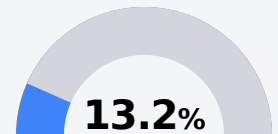

Provisional Teachers