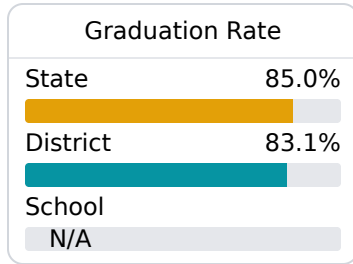

C North Panola Middle School

North Panola School District

 526 Compress Road
Como, MS 38619

 Ashley Shannon
ashannon@northpanolaschools.org

Identified for **Additional Targeted Support and Improvement**

Due to the impact of COVID-19 on school closures in the 2019-20 school year and a waiver from the U.S. Department of Education, the Mississippi Department of Education (MDE) has no assessment and accountability data to report for the 2019-20 school year.