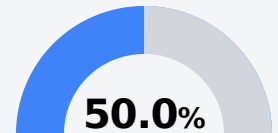

Teacher Data

22.7

Teachers

Experienced Teachers