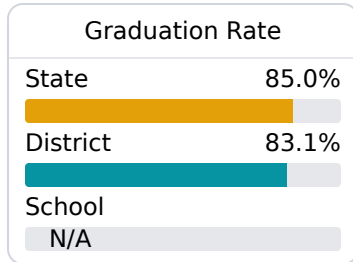

C North Panola Middle School

North Panola School District

526 Compress Road
Como, MS 38619

Ashley Shannon
ashannon@northpanolaschools.org

Identified for **Additional Targeted Support and Improvement**

Due to the impact of COVID-19 on school closures in the 2019-20 school year and a waiver from the U.S. Department of Education, the Mississippi Department of Education (MDE) has no assessment and accountability data to report for the 2019-20 school year.