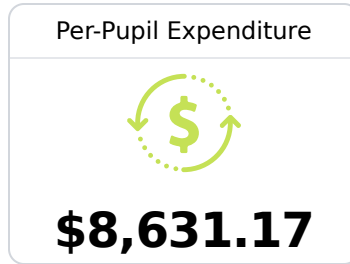

C North Panola Middle School

North Panola School District

 526 Compress Road
Como, MS 38619

 Ashley Shannon
ashannon@northpanolaschools.org

Identified for **Additional Targeted Support and Improvement**

Due to the impact of COVID-19 on school closures in the 2019-20 school year and a waiver from the U.S. Department of Education, the Mississippi Department of Education (MDE) has no assessment and accountability data to report for the 2019-20 school year.