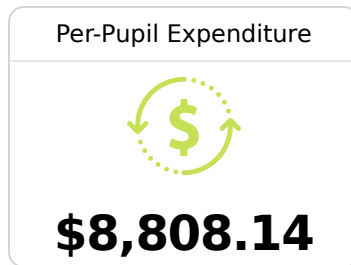

Como Primary

North Panola School District

200 LEWERS DRIVE
Como, MS 38619

Rachel Williams
rwilliams@northpanolaschools.org

Due to the impact of COVID-19 on school closures in the 2019-20 school year and a waiver from the U.S. Department of Education, the Mississippi Department of Education (MDE) has no assessment and accountability data to report for the 2019-20 school year.