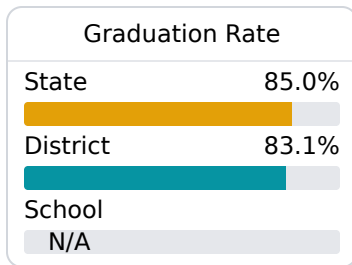

Como Primary

North Panola School District

200 LEWERS DRIVE
Como, MS 38619

Rachel Williams
rwilliams@northpanolaschools.org

Due to the impact of COVID-19 on school closures in the 2019-20 school year and a waiver from the U.S. Department of Education, the Mississippi Department of Education (MDE) has no assessment and accountability data to report for the 2019-20 school year.