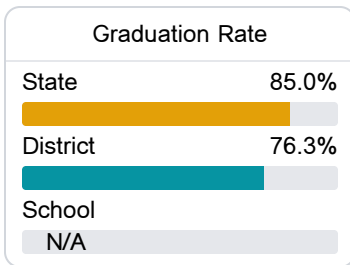

Sudduth Elementary School

Starkville- Oktibbeha Consolidated School District

101 GREENFIELD DRIVE
Starkville, MS 39759

Morgan Abraham
mabraham@starkvillesd.com

Due to the impact of COVID-19 on school closures in the 2019-20 school year and a waiver from the U.S. Department of Education, the Mississippi Department of Education (MDE) has no assessment and accountability data to report for the 2019-20 school year.