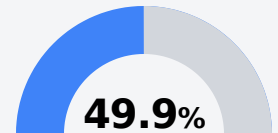

Teacher Data

83.2

Teachers

Experienced Teachers