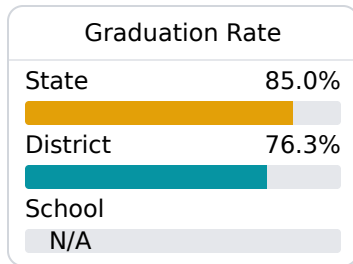

Armstrong Middle School

Starkville- Oktibbeha Consolidated School District

303 Mckee Street
Starkville, MS 39759

Ramon Forbes
rforbes@starkvillesd.com

Identified for **Targeted Support and Improvement**

Due to the impact of COVID-19 on school closures in the 2019-20 school year and a waiver from the U.S. Department of Education, the Mississippi Department of Education (MDE) has no assessment and accountability data to report for the 2019-20 school year.