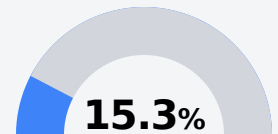

Provisional Teachers