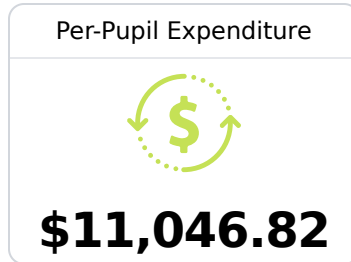

Due to the impact of COVID-19 on school closures in the 2019-20 school year and a waiver from the U.S. Department of Education, the Mississippi Department of Education (MDE) has no assessment and accountability data to report for the 2019-20 school year.