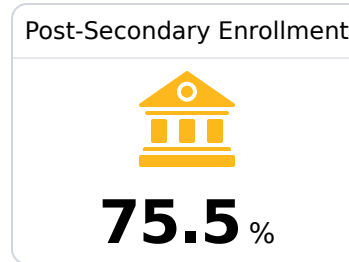

Starkville High School

Starkville- Oktibbeha Consolidated School District

603 YELLOWJACKET DRIVE
Starkville, MS 39759

Darein Spann
dspann@starkvillesd.com

Identified for **Targeted Support and Improvement**

Due to the impact of COVID-19 on school closures in the 2019-20 school year and a waiver from the U.S. Department of Education, the Mississippi Department of Education (MDE) has no assessment and accountability data to report for the 2019-20 school year.

Teacher Data

89.1

Teachers

78.2%

Experienced Teachers

3.3%

Provisional Teachers

95.1%

In-Field Teachers