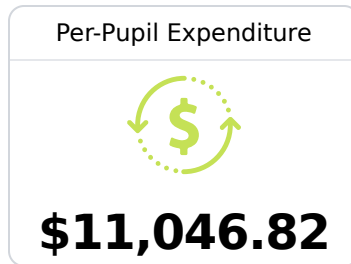

Due to the impact of COVID-19 on school closures in the 2019-20 school year and a waiver from the U.S. Department of Education, the Mississippi Department of Education (MDE) has no assessment and accountability data to report for the 2019-20 school year.