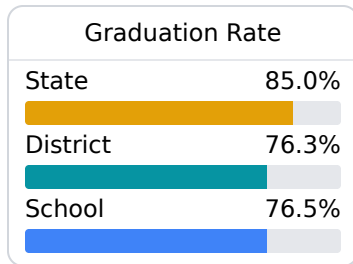

Starkville High School

Starkville- Oktibbeha Consolidated School District

603 YELLOWJACKET DRIVE
Starkville, MS 39759

Darein Spann
dspann@starkvillesd.com

Identified for **Targeted Support and Improvement**

Due to the impact of COVID-19 on school closures in the 2019-20 school year and a waiver from the U.S. Department of Education, the Mississippi Department of Education (MDE) has no assessment and accountability data to report for the 2019-20 school year.

Teacher Data

89.1

Teachers

Experienced Teachers

Provisional Teachers

In-Field Teachers