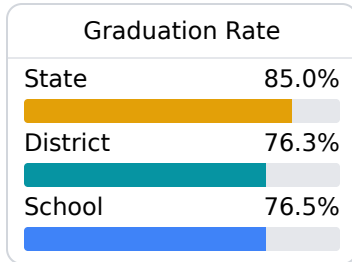

Starkville High School

Starkville- Oktibbeha Consolidated School District

603 YELLOWJACKET DRIVE
Starkville, MS 39759

Darein Spann
dspann@starkvillesd.com

Identified for **Targeted Support and Improvement**

Due to the impact of COVID-19 on school closures in the 2019-20 school year and a waiver from the U.S. Department of Education, the Mississippi Department of Education (MDE) has no assessment and accountability data to report for the 2019-20 school year.

Teacher Data

89.1

Teachers

78.2%

Experienced Teachers

3.3%

Provisional Teachers

95.1%

In-Field Teachers