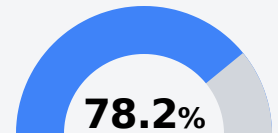

Teacher Data

89.1

Teachers

Experienced Teachers