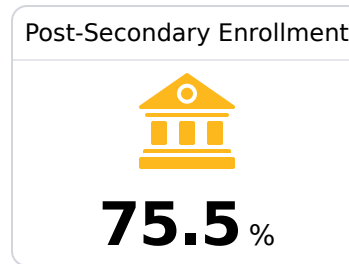

Starkville High School

Starkville- Oktibbeha Consolidated School District

603 YELLOWJACKET DRIVE
Starkville, MS 39759

Darein Spann
dspann@starkvillesd.com

Identified for **Targeted Support and Improvement**

Due to the impact of COVID-19 on school closures in the 2019-20 school year and a waiver from the U.S. Department of Education, the Mississippi Department of Education (MDE) has no assessment and accountability data to report for the 2019-20 school year.