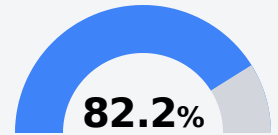

Teacher Data

27.7

Teachers

Experienced Teachers