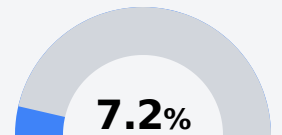

Graduation Rate	
State	85.0%
District	76.3%
School	N/A

Teacher Data

27.7

Teachers

Experienced Teachers

Provisional Teachers

In-Field Teachers