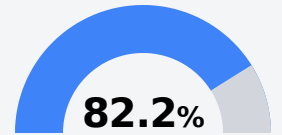

Teacher Data

27.7

Teachers

Experienced Teachers