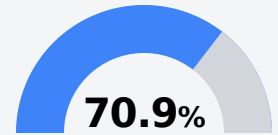

Teacher Data

13.7

Teachers

Experienced Teachers