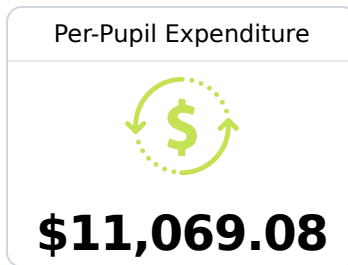

West Elementary School

Starkville- Oktibbeha Consolidated School District

127 Sturgis Maben Road
Sturgis, MS 39769

Gabrielle Mills
gmills@starkvillesd.com

Due to the impact of COVID-19 on school closures in the 2019-20 school year and a waiver from the U.S. Department of Education, the Mississippi Department of Education (MDE) has no assessment and accountability data to report for the 2019-20 school year.

Graduation Rate	
State	85.0%
District	76.3%
School	N/A

Teacher Data

13.7

Teachers

70.9%

Experienced Teachers

0.0%

Provisional Teachers

100.0%

In-Field Teachers