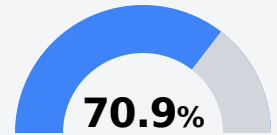

Teacher Data

27.5

Teachers

Experienced Teachers