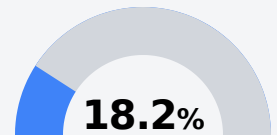

Provisional Teachers