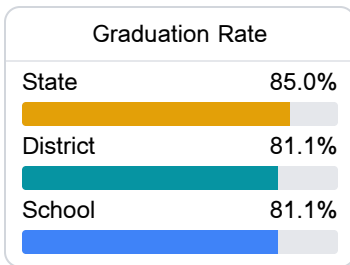

Noxubee County High School

Noxubee County School District

16640 HWY 45 P O BOX 490
Macon, MS 39341

Aiesha Brooks
abrooks@ourncsd.org

Due to the impact of COVID-19 on school closures in the 2019-20 school year and a waiver from the U.S. Department of Education, the Mississippi Department of Education (MDE) has no assessment and accountability data to report for the 2019-20 school year.