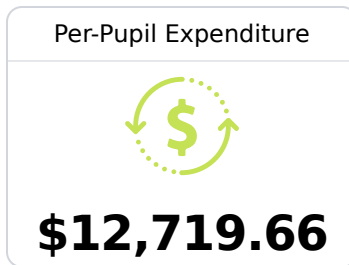

D Noxubee County High School

Noxubee County School District

 16640 HWY 45 P O BOX 490
Macon, MS 39341

 Aiesha Brooks
abrooks@ourncsd.org

Due to the impact of COVID-19 on school closures in the 2019-20 school year and a waiver from the U.S. Department of Education, the Mississippi Department of Education (MDE) has no assessment and accountability data to report for the 2019-20 school year.