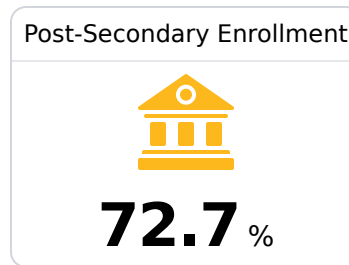

D Noxubee County High School

Noxubee County School District

 16640 HWY 45 P O BOX 490
Macon, MS 39341

 Aiesha Brooks
abrooks@ourncsd.org

Due to the impact of COVID-19 on school closures in the 2019-20 school year and a waiver from the U.S. Department of Education, the Mississippi Department of Education (MDE) has no assessment and accountability data to report for the 2019-20 school year.