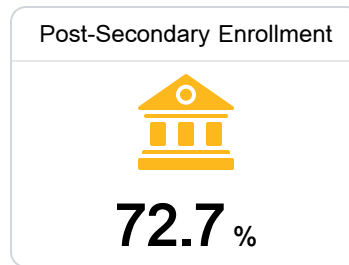

Noxubee County High School

Noxubee County School District

16640 HWY 45 P O BOX 490
Macon, MS 39341

Aiesha Brooks
abrooks@ourncsd.org

Due to the impact of COVID-19 on school closures in the 2019-20 school year and a waiver from the U.S. Department of Education, the Mississippi Department of Education (MDE) has no assessment and accountability data to report for the 2019-20 school year.