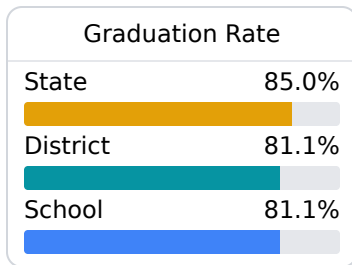

D Noxubee County High School

Noxubee County School District

 16640 HWY 45 P O BOX 490
Macon, MS 39341

 Aiesha Brooks
abrooks@ourncsd.org

Due to the impact of COVID-19 on school closures in the 2019-20 school year and a waiver from the U.S. Department of Education, the Mississippi Department of Education (MDE) has no assessment and accountability data to report for the 2019-20 school year.