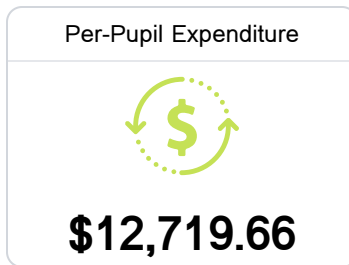

Noxubee County High School

Noxubee County School District

16640 HWY 45 P O BOX 490
Macon, MS 39341

Aiesha Brooks
abrooks@ourncsd.org

Due to the impact of COVID-19 on school closures in the 2019-20 school year and a waiver from the U.S. Department of Education, the Mississippi Department of Education (MDE) has no assessment and accountability data to report for the 2019-20 school year.