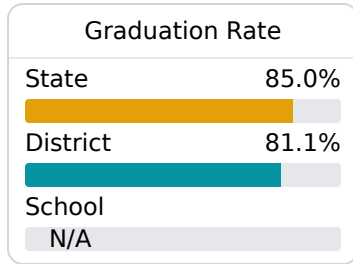

School Report Card 2019 - 2020

For more detailed information, please visit <https://msrc.mdek12.org>.

B F Liddell Middle School

Noxubee County School District

594 North Wayne Street P O Box 229
Macon, MS 39341

Holli Jenkins
hjenkins@ourncsd.org

Identified for **Additional Targeted Support and Improvement**

Due to the impact of COVID-19 on school closures in the 2019-20 school year and a waiver from the U.S. Department of Education, the Mississippi Department of Education (MDE) has no assessment and accountability data to report for the 2019-20 school year.