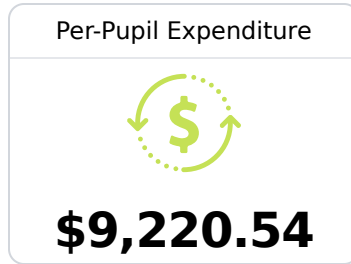

School Report Card 2019 - 2020

For more detailed information, please visit <https://msrc.mdek12.org>.

B F Liddell Middle School

Noxubee County School District

594 North Wayne Street P O Box 229
Macon, MS 39341

Holli Jenkins
hjenkins@ourncsd.org

Identified for **Additional Targeted Support and Improvement**

Due to the impact of COVID-19 on school closures in the 2019-20 school year and a waiver from the U.S. Department of Education, the Mississippi Department of Education (MDE) has no assessment and accountability data to report for the 2019-20 school year.

Teacher Data

20.6

Teachers

86.1%

Experienced Teachers

8.9%

Provisional Teachers

90.3%

In-Field Teachers