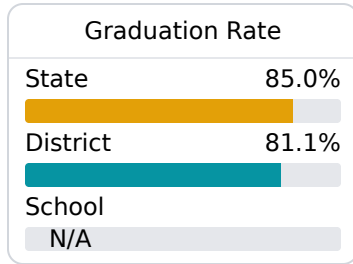

School Report Card 2019 - 2020

For more detailed information, please visit <https://msrc.mdek12.org>.

B F Liddell Middle School

Noxubee County School District

594 North Wayne Street P O Box 229
Macon, MS 39341

Holli Jenkins
hjenkins@ourncsd.org

Identified for **Additional Targeted Support and Improvement**

Due to the impact of COVID-19 on school closures in the 2019-20 school year and a waiver from the U.S. Department of Education, the Mississippi Department of Education (MDE) has no assessment and accountability data to report for the 2019-20 school year.

Teacher Data

20.6

Teachers

86.1%

Experienced Teachers

8.9%

Provisional Teachers

90.3%

In-Field Teachers