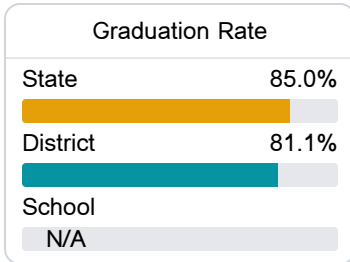

School Report Card 2019 - 2020

For more detailed information, please visit <https://msrc.mdek12.org>.

B F Liddell Middle School

Noxubee County School District

594 North Wayne Street P O Box 229
Macon, MS 39341

Holli Jenkins
hjenkins@ourncsd.org

Identified for **Additional Targeted Support and Improvement**

Due to the impact of COVID-19 on school closures in the 2019-20 school year and a waiver from the U.S. Department of Education, the Mississippi Department of Education (MDE) has no assessment and accountability data to report for the 2019-20 school year.

Teacher Data

20.6

Teachers

86.1%

Experienced Teachers

8.9%

Provisional Teachers

90.3%

In-Field Teachers