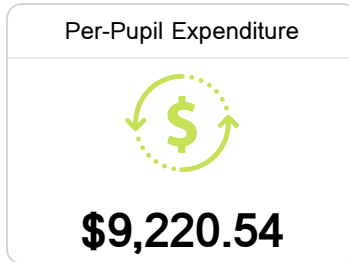

School Report Card 2019 - 2020

For more detailed information, please visit <https://msrc.mdek12.org>.

B F Liddell Middle School

Noxubee County School District

594 North Wayne Street P O Box 229
Macon, MS 39341

Holli Jenkins
hjenkins@ourncsd.org

Identified for **Additional Targeted Support and Improvement**

Due to the impact of COVID-19 on school closures in the 2019-20 school year and a waiver from the U.S. Department of Education, the Mississippi Department of Education (MDE) has no assessment and accountability data to report for the 2019-20 school year.

Teacher Data

20.6

Teachers

86.1%

Experienced Teachers

8.9%

Provisional Teachers

90.3%

In-Field Teachers