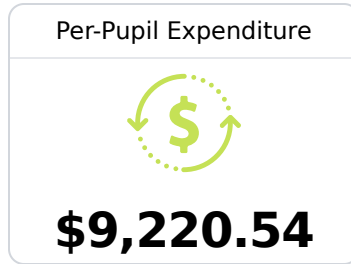

School Report Card 2019 - 2020

For more detailed information, please visit <https://msrc.mdek12.org>.

B F Liddell Middle School

Noxubee County School District

594 North Wayne Street P O Box 229
Macon, MS 39341

Holli Jenkins
hjenkins@ourncsd.org

Identified for **Additional Targeted Support and Improvement**

Due to the impact of COVID-19 on school closures in the 2019-20 school year and a waiver from the U.S. Department of Education, the Mississippi Department of Education (MDE) has no assessment and accountability data to report for the 2019-20 school year.