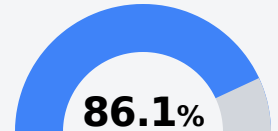

Teacher Data

20.6

Teachers

Experienced Teachers