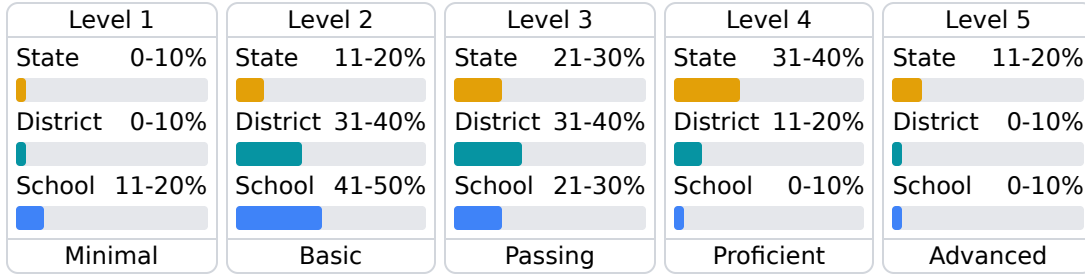

Math

Measurements of student performance on the statewide math assessment.

English

Measurements of student performance on the statewide English language arts (ELA) assessment.

Other Measures

Other measurements of student performance that factor into the accountability grade.

Teacher Data

34.1

Teachers

59.8%

Experienced Teachers

17.8%

Provisional Teachers

75.9%

In-Field Teachers

Detailed Assessment and Other Data

Student Performance

The following information shows each level of student performance on statewide assessments.

Math

English

Science

Student Assessment Participation