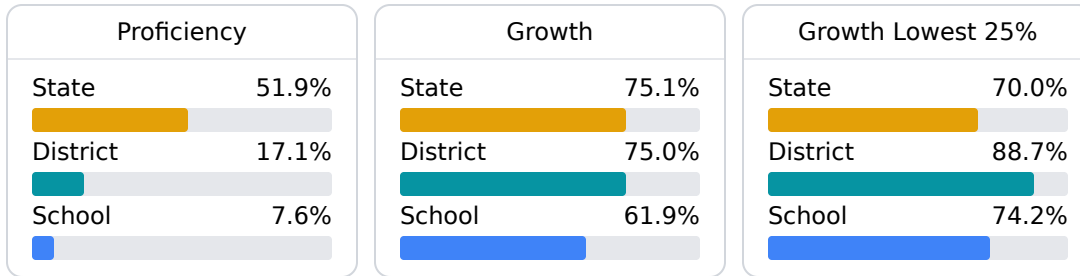

Earl Nash Elementary School

Noxubee County School District

41 Gandy Tindal Rd P O BOX 391
Macon, MS 39341

Lashanda Mickens
lmickens@ourncsd.org

Identified for **Comprehensive Support and Improvement**

School Accountability Grade Components

Mississippi's accountability system assigns "A" through "F" letter grades for schools and districts. Grades are based on student achievement, student growth, student participation in testing, and other academic measures.

Math

Measurements of student performance on the statewide math assessment.

English

Measurements of student performance on the statewide English language arts (ELA) assessment.