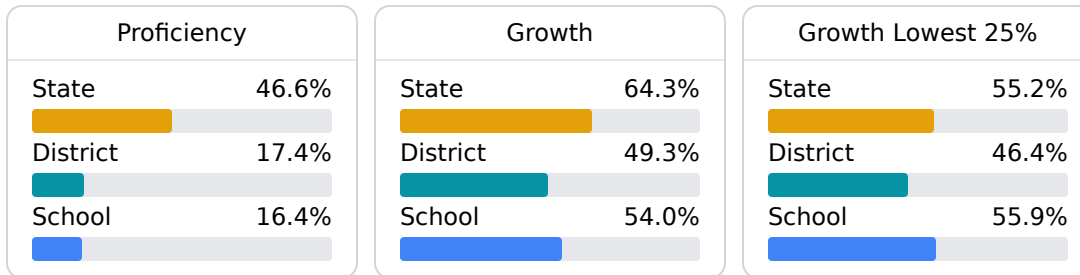

Other Measures

Other measurements of student performance that factor into the accountability grade.