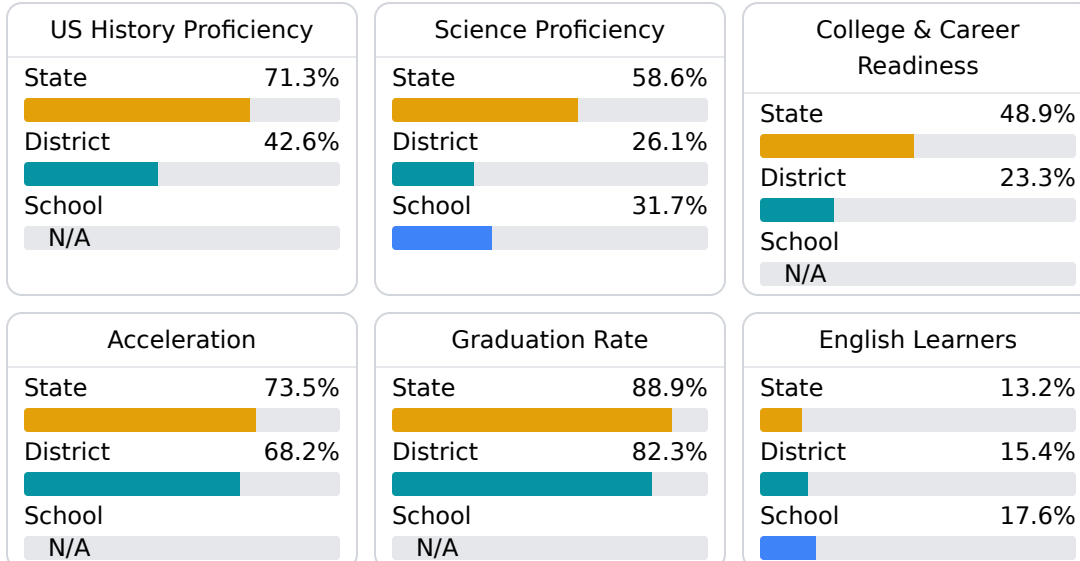

Math

Measurements of student performance on the statewide math assessment.

English

Measurements of student performance on the statewide English language arts (ELA) assessment.

Other Measures

Other measurements of student performance that factor into the accountability grade.

Teacher Data

34.1

Teachers

59.8%

Experienced Teachers

17.8%

Provisional Teachers

75.9%