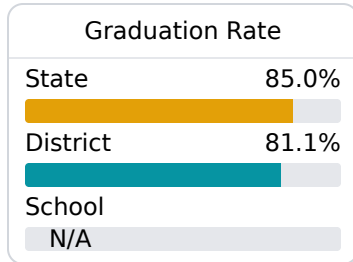

Earl Nash Elementary School

Noxubee County School District

41 Gandy Tindal Rd P O BOX 391
Macon, MS 39341

Lashanda Mickens
lmickens@ourncsd.org

Identified for **Additional Targeted Support and Improvement**

Due to the impact of COVID-19 on school closures in the 2019-20 school year and a waiver from the U.S. Department of Education, the Mississippi Department of Education (MDE) has no assessment and accountability data to report for the 2019-20 school year.

Teacher Data

34.7

Teachers

72.1%

Experienced Teachers

30.8%

Provisional Teachers

76.1%

In-Field Teachers