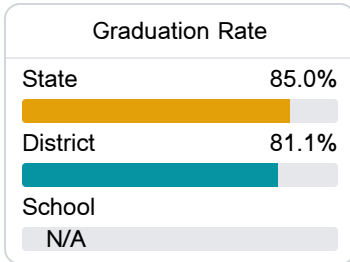

School Report Card 2019 - 2020

For more detailed information, please visit <https://msrc.mdek12.org>.

F Earl Nash Elementary School Noxubee County School District

41 Gandy Tindal Rd P O BOX 391
Macon, MS 39341

Lashanda Mickens
lmickens@ourncsd.org

Identified for **Additional Targeted Support and Improvement**

Due to the impact of COVID-19 on school closures in the 2019-20 school year and a waiver from the U.S. Department of Education, the Mississippi Department of Education (MDE) has no assessment and accountability data to report for the 2019-20 school year.

Teacher Data

34.7

Teachers

72.1%

Experienced Teachers

30.8%

Provisional Teachers

76.1%

In-Field Teachers