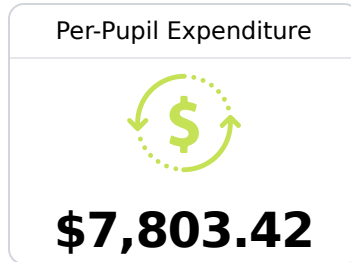

Earl Nash Elementary School

Noxubee County School District

41 Gandy Tindal Rd P O BOX 391
Macon, MS 39341

Lashanda Mickens
lmickens@ourncsd.org

Identified for **Additional Targeted Support and Improvement**

Due to the impact of COVID-19 on school closures in the 2019-20 school year and a waiver from the U.S. Department of Education, the Mississippi Department of Education (MDE) has no assessment and accountability data to report for the 2019-20 school year.

Teacher Data

34.7

Teachers

72.1%

Experienced Teachers

30.8%

Provisional Teachers

76.1%

In-Field Teachers