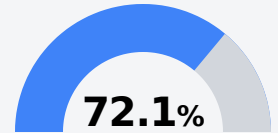

Teacher Data

34.7

Teachers

Experienced Teachers