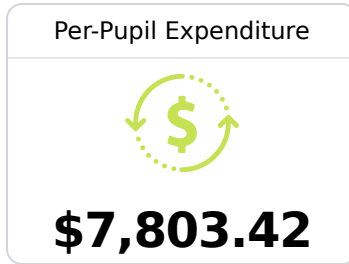

Earl Nash Elementary School

Noxubee County School District

41 Gandy Tindal Rd P O BOX 391
Macon, MS 39341

Lashanda Mickens
lmickens@ourncsd.org

Identified for **Additional Targeted Support and Improvement**

Due to the impact of COVID-19 on school closures in the 2019-20 school year and a waiver from the U.S. Department of Education, the Mississippi Department of Education (MDE) has no assessment and accountability data to report for the 2019-20 school year.