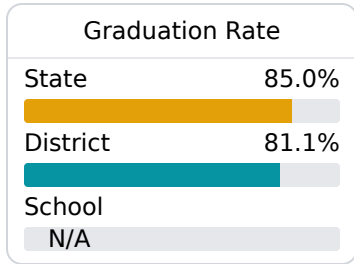

Earl Nash Elementary School

Noxubee County School District

41 Gandy Tindal Rd P O BOX 391
Macon, MS 39341

Lashanda Mickens
lmickens@ourncsd.org

Identified for **Additional Targeted Support and Improvement**

Due to the impact of COVID-19 on school closures in the 2019-20 school year and a waiver from the U.S. Department of Education, the Mississippi Department of Education (MDE) has no assessment and accountability data to report for the 2019-20 school year.

Teacher Data

34.7

Teachers

Experienced Teachers

Provisional Teachers

In-Field Teachers