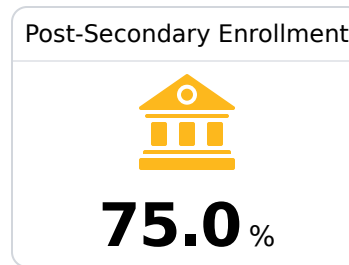

B Union High School Union Public School District

 101 FOREST STREET
Union, MS 39365

 Zach Robinson
robinsonz@unionyellowjackets.org

Due to the impact of COVID-19 on school closures in the 2019-20 school year and a waiver from the U.S. Department of Education, the Mississippi Department of Education (MDE) has no assessment and accountability data to report for the 2019-20 school year.