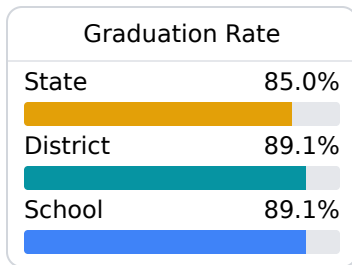

B Union High School Union Public School District

 101 FOREST STREET
Union, MS 39365

 Zach Robinson
robinsonz@unionyellowjackets.org

Due to the impact of COVID-19 on school closures in the 2019-20 school year and a waiver from the U.S. Department of Education, the Mississippi Department of Education (MDE) has no assessment and accountability data to report for the 2019-20 school year.