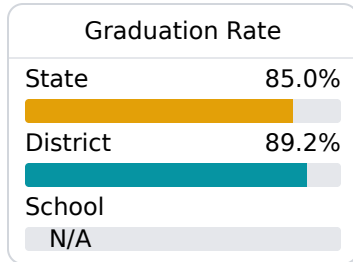

Newton Elementary School Newton Municipal School District

 301 W. Tatum Street
Newton, MS 39345

 Kimberly Chapman
kjchapman@nmsd.us

Identified for **Targeted Support and Improvement**

Due to the impact of COVID-19 on school closures in the 2019-20 school year and a waiver from the U.S. Department of Education, the Mississippi Department of Education (MDE) has no assessment and accountability data to report for the 2019-20 school year.