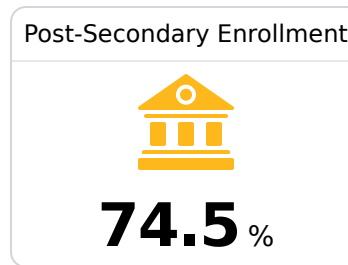

B Newton County High School

Newton County School District

16255 Hwy 503
Decatur, MS 39327

Nicholas Smith
nsmith@newton.k12.ms.us

Due to the impact of COVID-19 on school closures in the 2019-20 school year and a waiver from the U.S. Department of Education, the Mississippi Department of Education (MDE) has no assessment and accountability data to report for the 2019-20 school year.