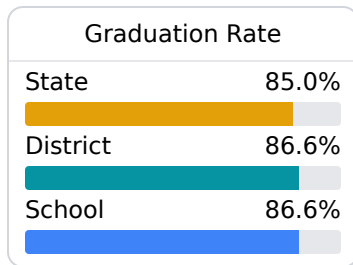

B Newton County High School

Newton County School District

16255 Hwy 503
Decatur, MS 39327

Nicholas Smith
nsmith@newton.k12.ms.us

Due to the impact of COVID-19 on school closures in the 2019-20 school year and a waiver from the U.S. Department of Education, the Mississippi Department of Education (MDE) has no assessment and accountability data to report for the 2019-20 school year.