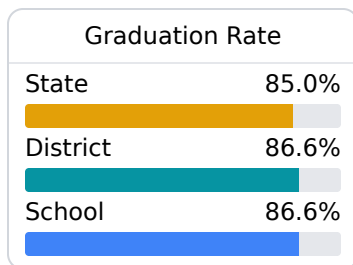

B Newton County High School

Newton County School District

 16255 Hwy 503
Decatur, MS 39327

 Nicholas Smith
nsmith@newton.k12.ms.us

Due to the impact of COVID-19 on school closures in the 2019-20 school year and a waiver from the U.S. Department of Education, the Mississippi Department of Education (MDE) has no assessment and accountability data to report for the 2019-20 school year.