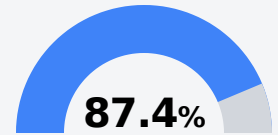

Teacher Data

55.2

Teachers

Experienced Teachers