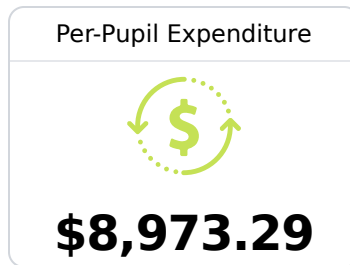

B Newton County High School

Newton County School District

16255 Hwy 503
Decatur, MS 39327

Nicholas Smith
nsmith@newton.k12.ms.us

Due to the impact of COVID-19 on school closures in the 2019-20 school year and a waiver from the U.S. Department of Education, the Mississippi Department of Education (MDE) has no assessment and accountability data to report for the 2019-20 school year.