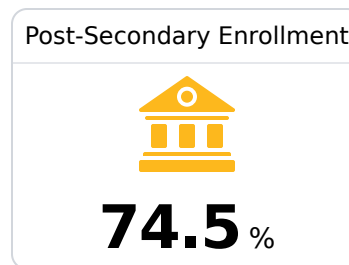

B Newton County High School

Newton County School District

 16255 Hwy 503
Decatur, MS 39327

 Nicholas Smith
nsmith@newton.k12.ms.us

Due to the impact of COVID-19 on school closures in the 2019-20 school year and a waiver from the U.S. Department of Education, the Mississippi Department of Education (MDE) has no assessment and accountability data to report for the 2019-20 school year.