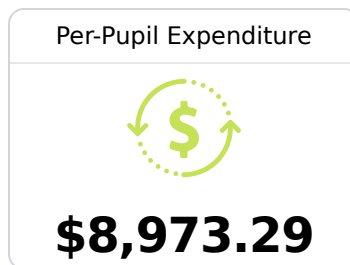

B Newton County High School

Newton County School District

 16255 Hwy 503
Decatur, MS 39327

 Nicholas Smith
nsmith@newton.k12.ms.us

Due to the impact of COVID-19 on school closures in the 2019-20 school year and a waiver from the U.S. Department of Education, the Mississippi Department of Education (MDE) has no assessment and accountability data to report for the 2019-20 school year.