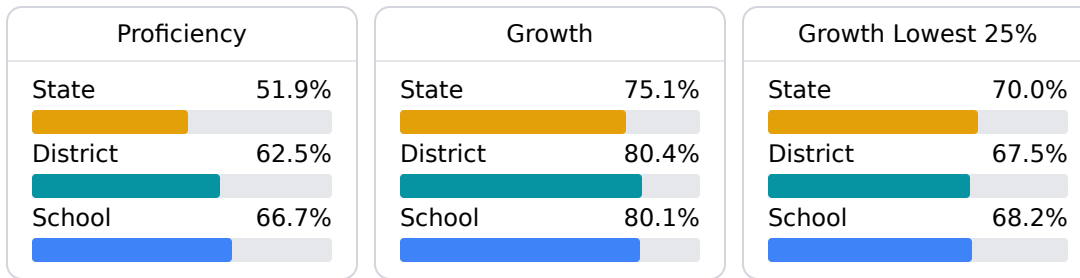

Newton County Elementary School

Newton County School District

15881 Highway 15
Decatur, MS 39327

Jason Roberson
jroberson@newton.k12.ms.us

Identified for **Additional Targeted Support and Improvement**

School Accountability Grade Components

Mississippi's accountability system assigns "A" through "F" letter grades for schools and districts. Grades are based on student achievement, student growth, student participation in testing, and other academic measures.

Math

Measurements of student performance on the statewide math assessment.

English

Measurements of student performance on the statewide English language arts (ELA) assessment.