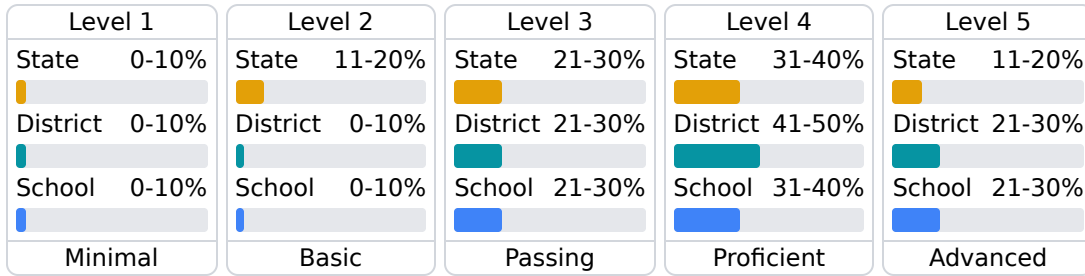

Math

Measurements of student performance on the statewide math assessment.

English

Measurements of student performance on the statewide English language arts (ELA) assessment.

Other Measures

Other measurements of student performance that factor into the accountability grade.

Teacher Data

62.6

Teachers

88.8%

Experienced Teachers

0.0%

Provisional Teachers

100.0%

In-Field Teachers

Detailed Assessment and Other Data

Student Performance

The following information shows each level of student performance on statewide assessments.

Math

English

Science

Student Assessment Participation