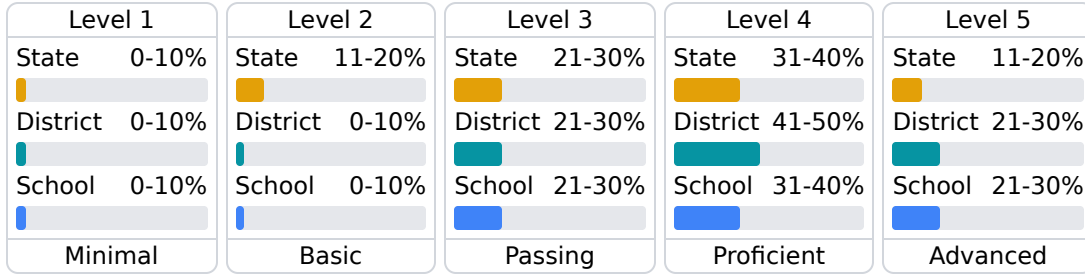

Detailed Assessment and Other Data

Student Performance

The following information shows each level of student performance on statewide assessments.

Math