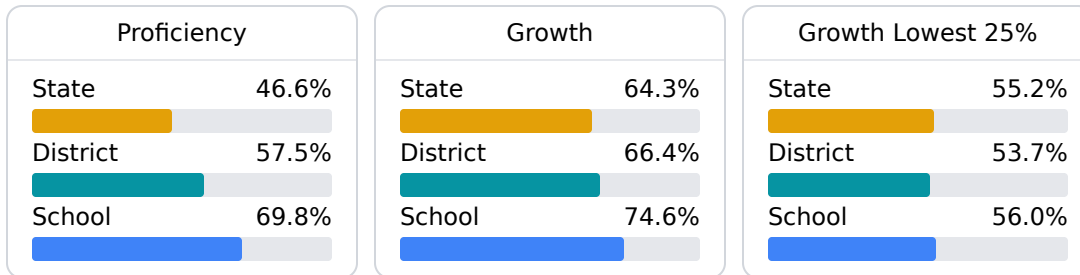

Other Measures

Other measurements of student performance that factor into the accountability grade.