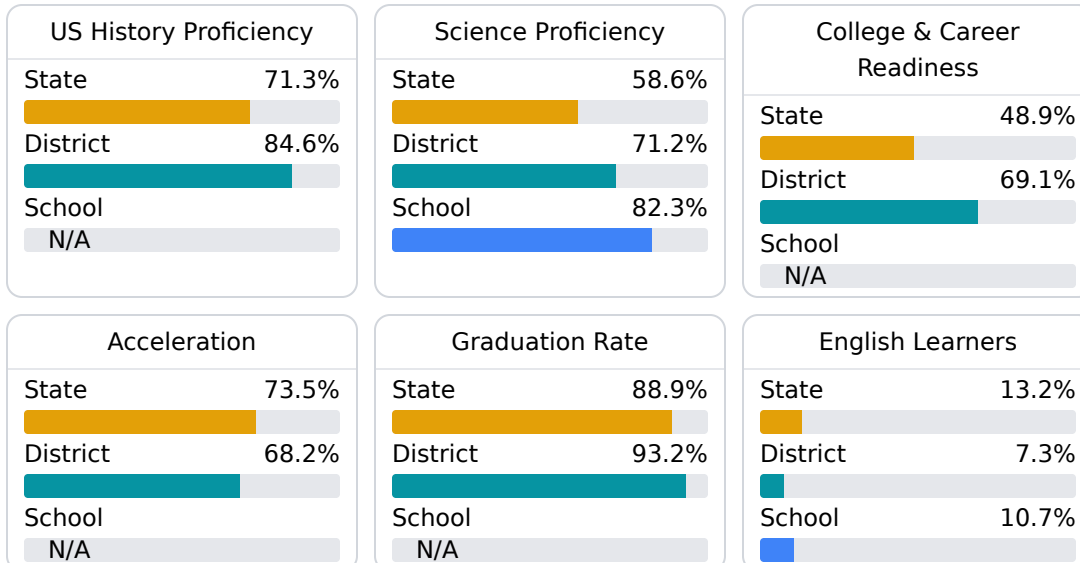

### School Accountability Grade Components

Mississippi's accountability system assigns "A" through "F" letter grades for schools and districts. Grades are based on student achievement, student growth, student participation in testing, and other academic measures.

#### Math

Measurements of student performance on the statewide math assessment.

#### English

Measurements of student performance on the statewide English language arts (ELA) assessment.

#### Other Measures

Other measurements of student performance that factor into the accountability grade.