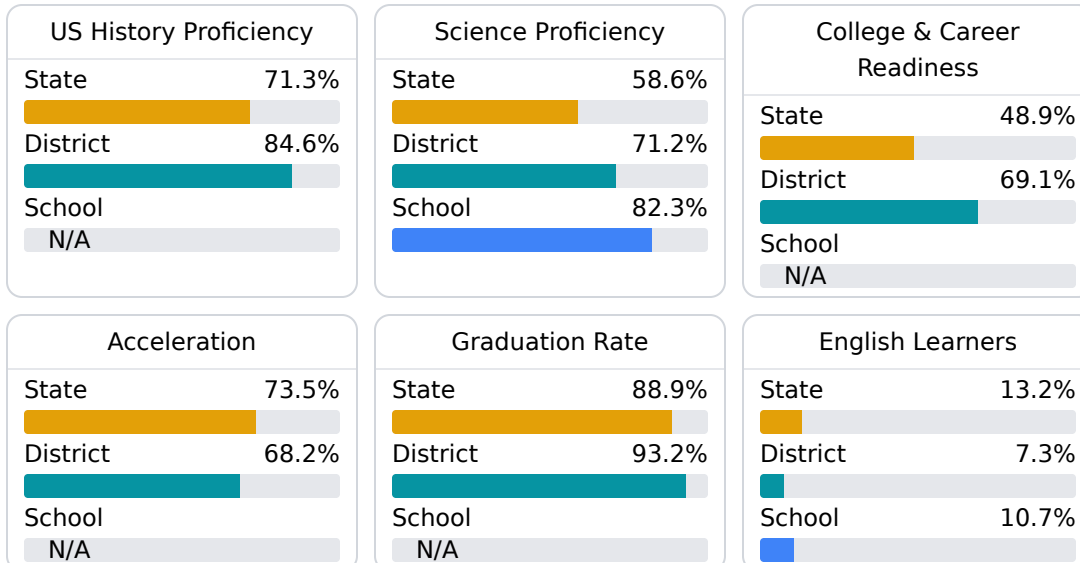

Math

Measurements of student performance on the statewide math assessment.

English

Measurements of student performance on the statewide English language arts (ELA) assessment.

Other Measures

Other measurements of student performance that factor into the accountability grade.

Teacher Data

62.6

Teachers

88.8%

Experienced Teachers

0.0%

Provisional Teachers

100.0%