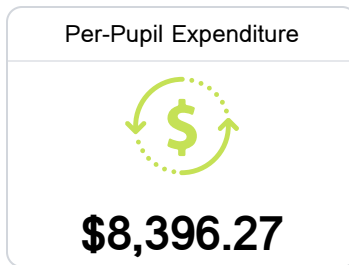

A Newton County Elementary School

Newton County School District

15881 Highway 15
Decatur, MS 39327

Jason Roberson
jroberson@newton.k12.ms.us

Due to the impact of COVID-19 on school closures in the 2019-20 school year and a waiver from the U.S. Department of Education, the Mississippi Department of Education (MDE) has no assessment and accountability data to report for the 2019-20 school year.

Graduation Rate	
State	85.0%
District	86.6%
School	N/A

Teacher Data

61.6

Teachers

90.7%

Experienced Teachers

0.0%

Provisional Teachers

100.0%

In-Field Teachers