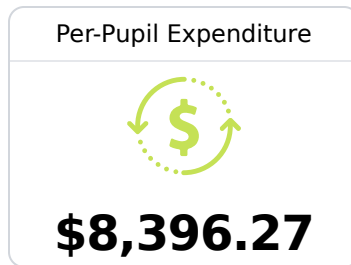

Newton County Elementary School

Newton County School District

15881 Highway 15
Decatur, MS 39327

Jason Roberson
jroberson@newton.k12.ms.us

Due to the impact of COVID-19 on school closures in the 2019-20 school year and a waiver from the U.S. Department of Education, the Mississippi Department of Education (MDE) has no assessment and accountability data to report for the 2019-20 school year.

Graduation Rate	
State	85.0%
District	86.6%
School	N/A

Teacher Data

61.6

Teachers

90.7%

Experienced Teachers

0.0%

Provisional Teachers

100.0%

In-Field Teachers